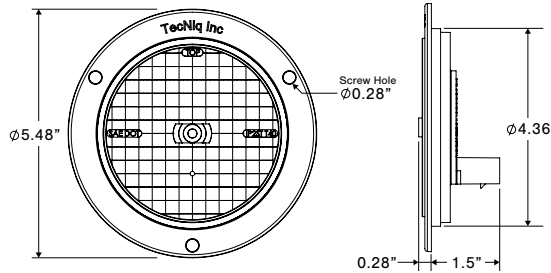

Part No.	Part Description (continued on pg 67)	Amp Draw	Color	Pack
T40-0G00-1	4" Round Grommet			100
T40-AA0P-1	4" Round Amber Turn Lamp Amber Lens Grommet Mount w/Pig Tail	0.17A - 0.23A		100
T40-AAFP-1	4" Round Amber Turn Lamp Amber Lens Flange Mount w/Pig Tail			100
T40-AC0P-1	4" Round Amber Turn Lamp Clear Lens Grommet Mount w/Pig Tail	0.26A - 0.34A		100
T40-ACFP-1	4" Round Amber Turn Lamp Clear Lens Flange Mount w/Pig Tail			100
T40-RC0P-1	4" Round STT Lamp Clear Lens Grommet Mount w/Pig Tail	0.10A - 0.14A		100
T40-RCFP-1	4" Round STT Clear Lens Flange Mount w/Pig Tail			100
T40-RR0P-1	4" Round STT Lamp Red Lens Grommet Mount w/Pig Tail	0.17A - 0.23A		100
T40-RRFP-1	4" Round STT Red Lens Flange Mount w/Pig Tail			100