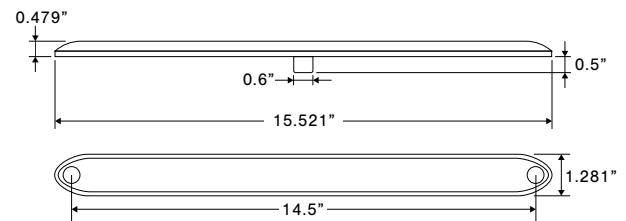

- Meets all FMVSS 108 standards for wide and narrow vehicles
- IP68 Rated - Dust and water proof with hermetic seal
- TecSeal Urethane Potting - Guaranteed Circuit Board Protection
- Durable impact resistant lens
- Excellent UV Resistance - Automotive exterior lighting grade polycarbonate
- Reliable performance over 100,000 hours
- Can be mounted horizontal, vertical, or at any angle