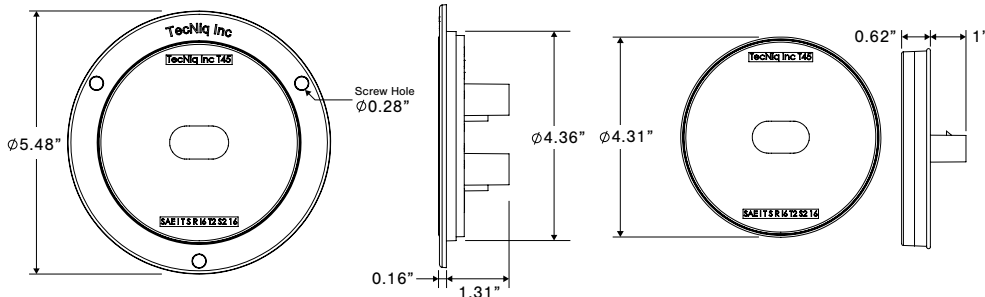

- Save time and money with our new, smooth surface combination Stop/Tail/Turn and Reverse Light
- Available in hardwired pigtail, standard connectors, or custom connectors for easy installation
- Fits all standard 4” round applications
- Grommet or flange mount
- TecSeal Urethane Potting - Guaranteed Circuit Board Protection
- Hi-Visibility gives increased brightness off angle for greater safety