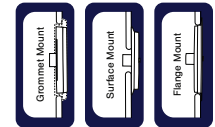

* Can be mounted at any angle