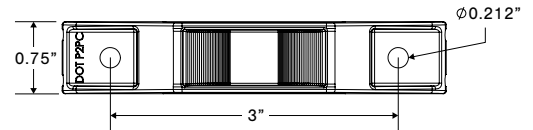

Part No.	Part Description (continued on pg 67)	Amp Draw	Color	Pack
S36-AA20-1	S36 Amber PC Sidemarker Amber Lens	0.05A - 0.07A		100
S36-AC20-1	S36 Amber PC Sidemarker Clear Lens			100
S36-RC20-1	S36 Red PC Sidemarker Clear Lens			100
S36-RR20-1	S36 Red PC Sidemarker Red Lens			100

Sidemarkers

S37 – PC/P2 Rated Miniature Side Marker

- New mini 3/4" grommet mount clearance markers, half the depth allowing for installation in very tight spaces
- TecSeal Urethane Potting - Guaranteed Circuit Board Protection
- IP68 Rated - Dust and water proof
- PC/P2 output exceeds FMVSS 108 specifications
- Reliable performance over 100,000 hours

* 316 stainless steel trim ring available