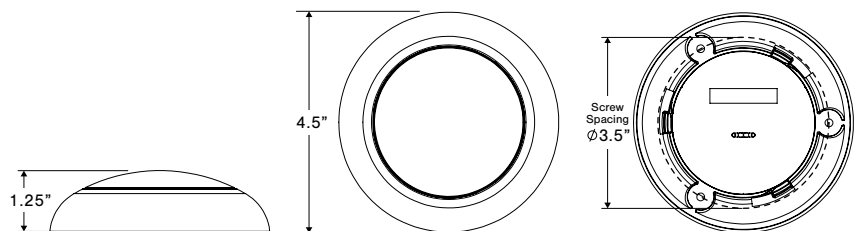

- Surface mounted for easy installation – requires 3/8” wire hole
- 4.5” Premium model available
- Bright: 350 Lumens (4.5” model)
  525 Lumens (4.5” premium model)
- Three mounting screws concealed by trim ring
- Available with or without ON/OFF push button switch
- Reliable performance over 50,000 hours