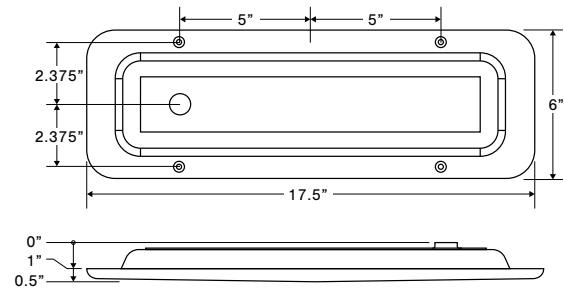

* Red/White Combo Model

Part No.	Part Description (continued on pg 67)	Amp Draw	Color	Pack
E30-L000-1	Recessed 4K White 42 LED Light 6" x 17.5"	1.30A - 1.90A	☐ ☐	12
E30-L0S0-1	Recessed 4K White 42 LED Light 6" x 17.5" Switched		☐ ☐	12
E30-L00R-1	Recessed 4K White/Red 42/16 LED Light 6" x 17.5"	1.90A / 0.8A (red)	☒ ☐	12
E30-L0SR-1	Recessed 4K White/Red 42/16 LED Light 6" x 17.5" Switched		☒ ☐	12