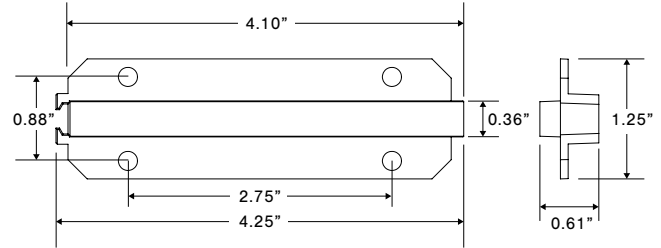

D21 – Link-Light

- Innovative Link feature – allowing lights to be easily connected and installed together
- Five bright colors – Amber, Blue, Green, Red, and White
- Guaranteed to be water & shock proof
- Perfect for rub rails, accent lighting, area or deck lighting, high moisture exposure locations
- Can be installed with adhesive tape or mechanical fastener
- Output of 80 Lumens

Part No.	Part Description (continued on pg 63)	Amp Draw	Color	Pack
D21-AC00-1	Emergency Accessory Light, Amber LED	0.155A - 0.215A		50
D21-BC00-1	Emergency Accessory Light, Blue LED	0.145A - 0.205A		50
D21-GC00-1	Emergency Accessory Light, Green LED			50
D21-RC00-1	Emergency Accessory Light, Red LED	0.155A - 0.215A		50
D21-WC00-1	Emergency Accessory Light, White LED	0.145A - 0.205A		50