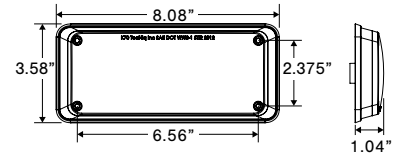

- Powerful 7”x 3” warning lamp fits standard mounting holes
- Patent-pending AutoSync technology means all TecNiq flashers are synchronized without requiring a separate control box
- AutoSync or steady burn models available
- TecSeal Urethane Potting - Guaranteed Circuit Board Protection
- Durable impact resistant lens
- Excellent UV Resistance - Automotive exterior lighting grade polycarbonate
- IP68 Rated for long-term dust and water-intrusion proof
- Meets all NFPA 1901 and Triple K specifications, including upcoming regulations
- DOT stop/tail/turn/reverse lamp compliance mode available

* Chrome or black bezel and gasket kit sold separately

Part No.	Part Description (continued on pg 67)	Amp Draw	Color	Pack
K70-AA00-1	K70 AutoSync Amber Flasher Lamp Amber Lens	≈2.50A (1.25A avg)		1
K70-BB00-1	K70 AutoSync Blue Flasher Lamp Blue Lens			1
K70-GG00-1	K70 AutoSync Green Flasher Green Lens			1
K70-RR00-1	K70 AutoSync Red Flasher Lamp Red Lens			1
K70-WC00-1	K70 AutoSync White Flasher Lamp			1
K70-STRO-1	K70 Steady Red STT Red Lens	≈0.23A		1
K70-AAT0-1	K70 Steady Amber Turn Amber Lens	≈0.22A		1
K70-WBU0-1	K70 White Backup Lamp	≈0.14A		1