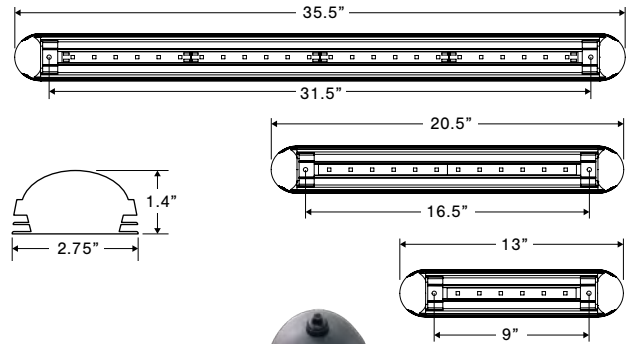

E35/E36/E38 – High Output Linear LED Area Light

- Slim light design, perfect for under counter applications
- Reliable performance over 50,000 hours
- At 12V produces: E35 - 750 lumens (13")
  E36 - 1500 lumens (20")
  E38 - 3000 lumens (35")
- Shock proof and moisture resistant construction
- Easy replacement for fluorescent light fixtures
- 180° wide light-beam illuminates large area
- Quick and easy mounting with two screws

* Available with optional push button On/Off switch

Part No.	Part Description (continued on pg 67)	Amp Draw	Color	Pack
E35-LB00-1	Linear LED SM Light Neutral White Black Body 9W	0.51A - 0.62A	☐ ☐	20
E35-MB00-1	Linear LED SM Light Warm White Black Body 9W		☐ ☐	20
E35-WB00-1	Linear LED SM Light Cool White Black Body 9W		☐ ☐	20
E36-LB00-1	Linear LED SM Light Neutral White Black Body 18W	1.05A - 1.28A	☐ ☐	20
E36-MB00-1	Linear LED SM Light Warm White Black Body 18W		☐ ☐	20
E36-WB00-1	Linear LED SM Light Cool White Black Body 18W		☐ ☐	20
E38-LB00-1	Linear LED SM Light Neutral White Black Body 36W	1.88A - 2.29A	☐ ☐	10
E38-MB00-1	Linear LED SM Light Warm White Black Body 36W		☐ ☐	10
E38-WB00-1	Linear LED SM Light Cool White Black Body 36W		☐ ☐	10