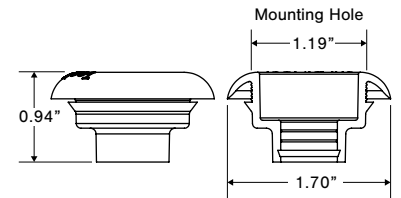

Part No.	Part Description (continued on pg 63)	Amp Draw	Color	Pack
L34-0G00-1	L34 Grommet			10
L34-WB9B-1	3/4" Bullet Style License Lamp W/.180 Bullets & Black Bracket		☐ ☐	10
L34-WC9B-1	3/4" Bullet Style License Lamp, Large Grommet w/ .180 bullets	0.07A - 0.09A	☐ ☐	10
L34-WG9B-1	3/4" Bullet Style License Lamp, Standard Grommet w/ .180 bullets		☐ ☐	10

Reverse/License Plate