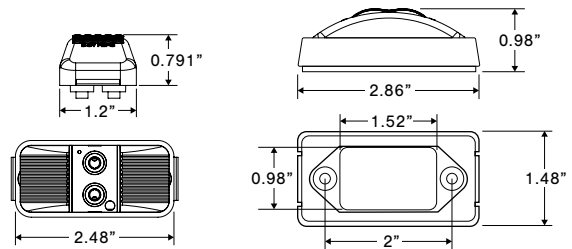

S15 – PC Clearance Side Marker Lighting

* Mounting bases available in chrome or black

* Mounting grommet also available

- Grommet mount or surface mount with durable mounting base
- Excellent UV Resistance - Automotive exterior lighting grade polycarbonate
- TecSeal Urethane Potting - Guaranteed Circuit Board Protection
- IP68 Rated - Dust and water proof
- Durable impact resistant lens
- Exceeds FMVSS 108 standards
- Reliable performance over 100,000 hours
- Standard non-polarized connector

Part No.	Part Description (continued on pg 67)	Amp Draw	Color	Pack
S15-0B00-1	Model S150 Base Black			100
S15-0G00-1	Model S150 Grommet			100
S15-0S00-1	Model S150 Base Chrome			100
S15-AA00-1	Model S150 Amber PC Sidemarker Amber Lens	0.04A - 0.07A		120
S15-AC00-1	Model S150 Amber PC Sidemarker Clear Lens			120
S15-RC00-1	Model S150 Red PC Sidemarker Clear Lens			120
S15-RR00-1	Model S150 Red PC Sidemarker Red Lens			120

Sidemarkers