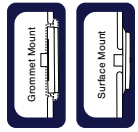

Part No.	Part Description (continued on pg 67)	Amp Draw	Color	Pack
T66-WCRP-1	6" Oval Reverse 6 LED White Grommet Mount Clear Lens Pigtail	0.21A - 0.27A	☐ ☐	140
T66-WCSP-1	6" Oval Reverse 6 LED White Surface Mount Clear Lens Pigtail		☐ ☐	140