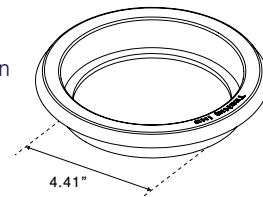

- TecNiq's new 4" round strobe light
- Class 1 & Class 2 certified
- Fits all industry standard 4" round applications
- Grommet or flange mount - and available in pigtail, standard or custom connectors
- TecSeal Urethane Potting - Guaranteed Circuit Board Protection
- Excellent UV Resistance - Automotive exterior lighting grade polycarbonate
- IP68 Rated - Dust and water proof with hermetic seal