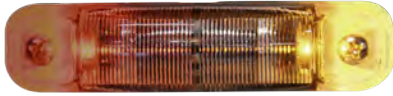

S91 – Heavy Duty Miniature Bi-Color Fender Light