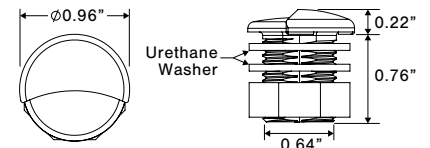

- Completely water proof light, perfect for illuminating steps, walk ways, or livewells
- Easy installation with threaded nylon nut
- Includes two chemical resistant TPE gaskets
- Comes with or without our corrosion resistant 316 SS polished cover
- IP68 Rated – water & dust proof
- Life performance: 50,000 hours