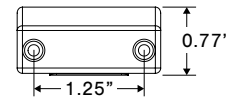

Part No.	Part Description (continued on pg 67)	Amp Draw	Color	Pack
D03-0S45-1	Mini Light Stainless 45 Degree Case			50
D03-0SH0-1	Mini Light Stainless Horizontal Case			50
D03-0SV0-1	Mini Light Stainless Vertical Case			50
D03-3000-1	Mini Light RGB Body	Varies		50
D03-A000-1	Mini Light Amber Lamp Linear Body	0.07A - 0.09A		50
D03-B000-1	Mini Light Blue Lamp Body			50
D03-G000-1	Mini Light Green Lamp Body			50
D03-R000-1	Mini Light Red Lamp Body			50
D03-W000-1	Mini Light White Lamp Body			50

Area/Accent