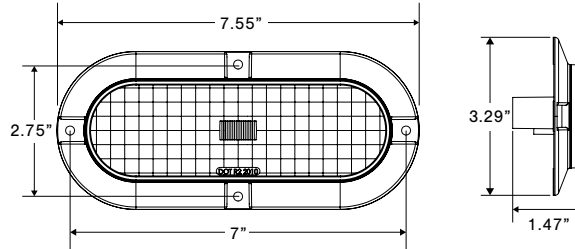

Part No.	Part Description (continued on pg 67)	Amp Draw	Color	Pack
T61-AAVP-1	6" Oval Amber Turn Vertical Surface Mount Amber Lens Pig Tail	0.17A - 0.23A		140
T61-ACVP-1	6" Oval Amber Turn Vertical Surface Mnt Clear Lens Pig Tail	0.28A - 0.36A		140
T61-RCVP-1	6" Oval Red STT Vertical Surface Mount Clear Lens Pig Tail	0.10A - 0.14A		140
T61-RRVP-1	6" Oval Red STT Vertical Surface Mount Red Lens Pig Tail	0.17A - 0.23A		140
T61-WCHP-1	6" Oval Horizontal White Light Surface Mount Pig Tails	0.21A - 0.27A		140

Stop/Tail/Turn/ID Bar