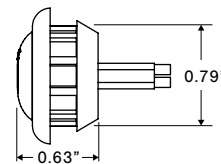

Part No.	Part Description (continued on pg 67)	Amp Draw	Color	Pack
S37-AA09-1	Amber Mini Grommet Mount PC Sidemarker Amber Lens	0.07A - 0.09A		100
S37-AC09-1	Amber Mini Grommet Mount PC Sidemarker Clear Lens	0.03A - 0.06A		100
S37-RC09-1	Red Mini Grommet Mount PC Sidemarker Clear Lens	0.06A - 0.08A		100
S37-RR09-1	Red Mini Grommet Mount PC Sidemarker Red Lens	0.07A - 0.09A		100