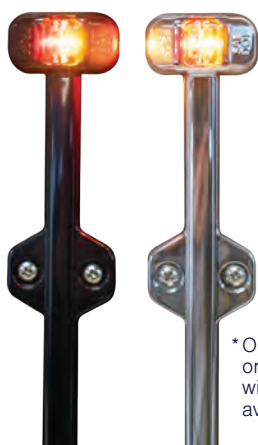

S90 – Heavy Duty Miniature Bi-Color Fender Light

- Submersible bi-color red/amber LED fender light
- Low profile design with (1) part number used for either side of trailer
- TecSeal Urethane Potting - Guaranteed Circuit Board Protection
- IP68 Rated - Dust and water proof
- Durable impact resistant lens
- Reliable performance over 100,000 hours

* Optional stainless steel trim cap

* Optional black or chrome wire hides available