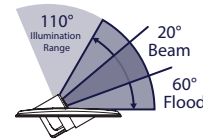

Part No.	Part Description (continued on pg 67)	Amp Draw	Color	Pack
E60-WS20-1	Recessed Mount LED Docking Light, Pair	1.25A - 1.75A	☐ ☐	6 Pairs