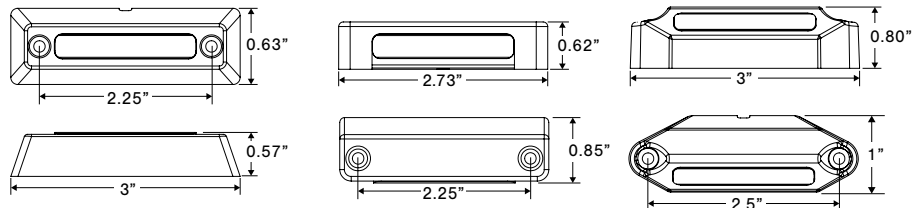

Part No.	Part Description (continued on pg 67)	Amp Draw	Color	Pack
D07-0S45-1	Accent Light Stainless 45 Degree Case			50
D07-0SH0-1	Accent Light Stainless Horizontal Case			50
D07-0SV0-1	Accent Light Stainless Vertical Case			50
D07-3000-1	Accent Light RGB Body	Varies		50
D07-A000-1	Accent Light Amber Lamp Body	0.12A - 0.14A		50
D07-B000-1	Accent Light Blue Lamp Body			50
D07-G000-1	Accent Light Green Lamp Body			50
D07-R000-1	Accent Light Red Lamp Body			50
D07-W000-1	Accent Light White Lamp Body			50