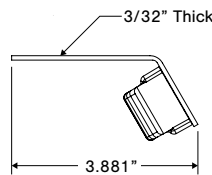

E10 – Ground/Pump Panel Light

- Extra wide area of illumination (120° x 50°) covers many applications: task lighting, load lamp, ground lighting, panel lighting, and more
- TecSeal Urethane Potting - Guaranteed Circuit Board Protection
- Water proof light that is immune to vibration
- Reliable performance over 50,000 hours
- Powerful multi-chip LEDs create 675 lumens
- Durable construction that can withstand the harshest conditions
- Available with or without the stainless steel mounting bracket

Part No.	Part Description (continued on pg 63)	Amp Draw	Color	Pack
E10-W000-1	EV Ground/Pump Panel Light	0.36A - 0.44A	☐ ☐	10
E10-WS00-1	EV Ground/Pump Panel Light with SS Bracket		☐ ☐	10

First Responders choose TecNiq for their Flashers & Scene Lighting.