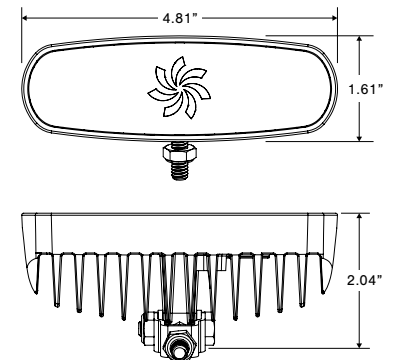

Part No.	Part Description (continued on pg 67)	Amp Draw	Color	Pack
P11-WRFP-1	Spreader Light, White & Red LED, Surface Mount, White Finish, Pigtail Wires	0.8A / 0.3A (red)		2
P11-WWFP-1	Spreader Light, White LED, Surface Mount, White Finish, Pigtail Wires	1.44A - 1.76A		2

Area/Accent