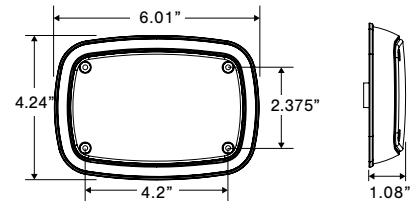

- Powerful 5”x 3.3” warning lamp fits standard mounting holes
- Patent-pending AutoSync technology means all TecNiq flashers are synchronized without requiring a separate control box
- AutoSync or steady burn models available
- TecSeal Urethane Potting - Guaranteed Circuit Board Protection
- Durable impact resistant lens
- Excellent UV Resistance - Automotive exterior lighting grade polycarbonate
- IP68 Rated for long-term dust and water-intrusion proof
- Meets all NFPA 1901 and Triple K specifications, including upcoming regulations

* Chrome or black bezel and gasket kit sold separately

Part No.	Part Description (continued on pg 67)	Amp Draw	Color	Pack
K40-AA00-1	K40 AutoSync Amber Flasher Lamp Amber Lens	≈2.20A (1.10A avg)		1
K40-BB00-1	K40 AutoSync Blue Flasher Lamp Blue Lens			1
K40-GG00-1	K40 AutoSync Green Flasher Lamp Green Lens			1
K40-RR00-1	K40 AutoSync Red Flasher Lamp Red Lens			1
K40-WC00-1	K40 AutoSync White Flasher Lamp Clear Lens			1
K40-AR00-1	K40 AutoSync Amber Red Combo Flasher Lamp Clear Lens	≈1.10A alternating between colors		1
K40-BR00-1	K40 AutoSync Blue Red Combo Flasher Lamp Clear Lens			1
K40-WA00-1	K40 AutoSync White Amber Combo Flasher Lamp Clear Lens			1
K40-WB00-1	K40 AutoSync White Blue Combo Flasher Lamp Clear Lens			1
K40-WR00-1	K40 AutoSync White Red Combo Flasher Lamp Clear Lens			1