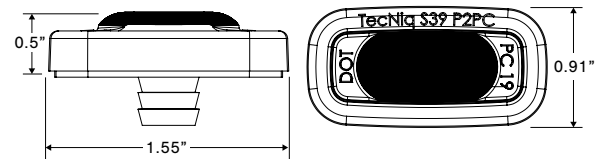

Part No.	Part Description (continued on pg 67)	Amp Draw	Color	Pack
S39-AA00-1	S39 Amber 1.5" x 0.75" SM PC Sidemarker	0.10A - 0.14A		100
S39-RR00-1	S39 Red 1.5" x 0.75" SM PC Sidemarker			100