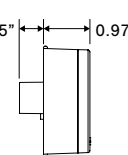

Part No.	Part Description (continued on pg 67)	Amp Draw	Color	Pack
T68-WCF0P-1	6" Oval High Vis Reverse Clear Lens Flange Mount Pigtail Connector	0.25A - 0.35A	☐ ☐	140
T68-WCG0P-1	6" Oval High Vis Reverse Clear Lens Grommet Mount Pigtail Connector		☐ ☐	140

Reverse/License Plate