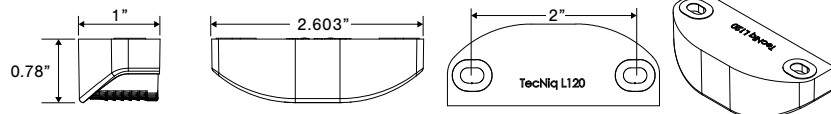

Part No.	Part Description (continued on pg 67)	Amp Draw	Color	Pack	
L12-WB00-1	Black Base License Lamp Horizontal Plane Mount	0.06A - 0.11A	☐	☐	10
L12-WC00-1	Chrome Base License Lamp Horizontal Plane Mount		☐	☐	10

Reverse/License Plate