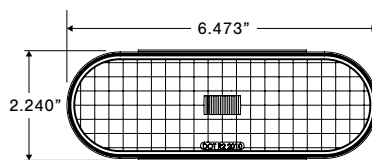

Part No.	Part Description (continued on pg 67)	Amp Draw	Color	Pack
T60-AAVP-1	6" Oval Amber Turn Vertical Grommet Mnt Amber Lens Pig Tail	0.17A - 0.23A		140
T60-ACVP-1	6" Oval Amber Turn Vertical Grommet Mnt Clear Lens Pig Tail	0.28A - 0.36A		140
T60-RCVP-1	6" Oval Red STT Vertical Grommet Mount Clear Lens Pig Tail	0.10A - 0.14A		140
T60-RRVP-1	6" Oval Red STT Vertical Grommet Mount Red Lens Pig Tail	0.17A - 0.23A		140
T60-WCHP-1	6" Oval White Light Horiz Grommet Mount Clear Lens Pig Tail	0.21A - 0.27A		140