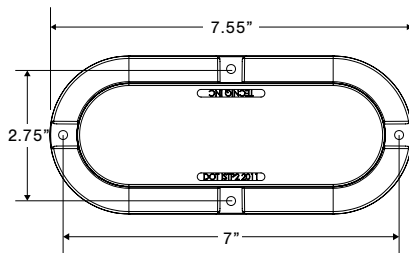

- Smooth surface, great looking reverse light
- Fits all industry standard 6" oval applications
- Available in hardwired pigtail, standard connectors, or custom connectors for easy installation
- Grommet or surface mount
- Can be mounted horizontal, vertical, or at any angle
- TecSeal Urethane Potting - Guaranteed Circuit Board Protection
- Excellent UV Resistance - Automotive exterior lighting grade polycarbonate
- IP68 Rated - Dust and water proof with hermetic seal
- Meets all FMVSS 108 standards for wide and narrow vehicles

Part No.	Part Description (continued on pg 67)	Amp Draw	Color	Pack
T66-WCRP-1	6" Oval Reverse 6 LED White Grommet Mount Clear Lens Pigtail	0.21A - 0.27A	☐ ☐	140
T66-WCSP-1	6" Oval Reverse 6 LED White Surface Mount Clear Lens Pigtail		☐ ☐	140