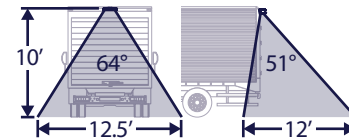

D30 – Load Ramp Light