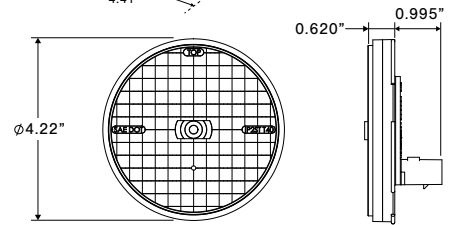

Part No.	Part Description (continued on pg 67)	Amp Draw	Color	Pack
T40-0G00-1	4" Round Grommet			100
T40-AA0P-1	4" Round Amber Turn Lamp Amber Lens Grommet Mount w/Pig Tail	0.17A - 0.23A		100
T40-AAFP-1	4" Round Amber Turn Lamp Amber Lens Flange Mount w/Pig Tail			100
T40-AC0P-1	4" Round Amber Turn Lamp Clear Lens Grommet Mount w/Pig Tail	0.26A - 0.34A		100
T40-ACFP-1	4" Round Amber Turn Lamp Clear Lens Flange Mount w/Pig Tail			100
T40-RC0P-1	4" Round STT Lamp Clear Lens Grommet Mount w/Pig Tail	0.10A - 0.14A		100
T40-RCFP-1	4" Round STT Clear Lens Flange Mount w/Pig Tail			100
T40-RR0P-1	4" Round STT Lamp Red Lens Grommet Mount w/Pig Tail	0.17A - 0.23A		100
T40-RRFP-1	4" Round STT Red Lens Flange Mount w/Pig Tail			100