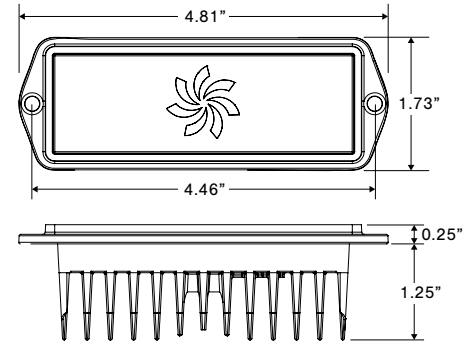

Part No.	Part Description (continued on pg 67)	Amp Draw	Color	Pack
P10-WRFP-1	Spreader Light, White & Red LED, Flush Mount, White Finish, Pigtail Wires	0.6A / 0.15A (red)		2
P10-WWFP-1	Spreader Light, White LED, Flush Mount, White Finish, Pigtail Wires	1.08A - 1.32A		2