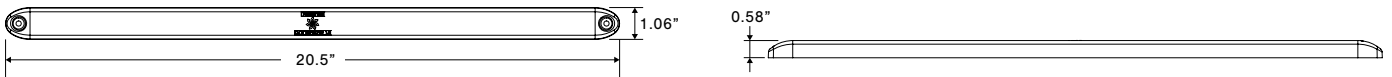

Part No.	Part Description (continued on pg 63)	Amp Draw	Color	Pack
T16-RCW0-1	20 inch Stop Turn Tail Reverse w Clear Lens	0.074A - 0.100 (stt)		100
T16-RR00-1	20 inch Stop Turn Tail w Red Lens	0.17A - 0.23A (white)		100

Stop/Tail/Turn/ID Bar