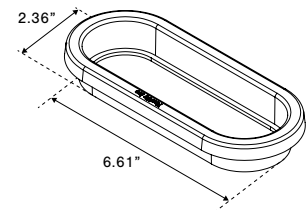

Part No.	Part Description (continued on pg 67)	Amp Draw	Color	Pack
T60-AAVP-1	6" Oval Amber Turn Vertical Grommet Mnt Amber Lens Pig Tail	0.17A - 0.23A		140
T60-ACVP-1	6" Oval Amber Turn Vertical Grommet Mnt Clear Lens Pig Tail	0.28A - 0.36A		140
T60-RCVP-1	6" Oval Red STT Vertical Grommet Mount Clear Lens Pig Tail	0.10A - 0.14A		140
T60-RRVP-1	6" Oval Red STT Vertical Grommet Mount Red Lens Pig Tail	0.17A - 0.23A		140
T60-WCHP-1	6" Oval White Light Horiz Grommet Mount Clear Lens Pig Tail	0.21A - 0.27A		140