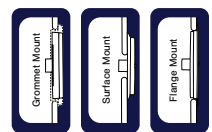

* Can be mounted at any angle

Part No.	Part Description (continued on pg 67)	Amp Draw	Color	Pack
T68-RRF0P-1	6" Oval High Visibility STT Flange Mount Pigtail			140
T68-RRG0P-1	6" Oval High Visibility STT Grommet Mount Pigtail	0.223A - 0.277A		140
T68-RRS0P-1	6" Oval High Visibility STT Surface Mount Pig Tail			140