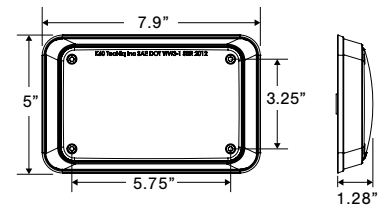

- Powerful 6”x 4” warning lamp fits standard mounting holes
- Patent-pending AutoSync technology means all TecNiq flashers are synchronized without requiring a separate control box
- AutoSync or steady burn models available
- Sequential arrow pattern available
- TecSeal Urethane Potting - Guaranteed Circuit Board Protection
- Durable impact resistant lens
- Excellent UV Resistance - Automotive exterior lighting grade polycarbonate
- IP68 Rated for long-term dust and water-intrusion proof
- Meets all NFPA 1901 and Triple K specifications, including upcoming regulations
- DOT stop/tail/turn reverse lamp compliance model available

* Chrome or black bezel and gasket kit sold separately

Part No.	Part Description (continued on pg 67)	Amp Draw	Color	Pack
K60-0C40-1	K60 Chrome Quad Bezel w/ Gasket & Grommets			1
K60-AA00-1	K60 AutoSync Amber Flasher Lamp Amber Lens	≈2.50A (1.25A avg)		1
K60-BB00-1	K60 AutoSync Blue Flasher Lamp Blue Lens			1
K60-GG00-1	K60-AutoSync Green Flasher Lamp Green Lens			1
K60-RR00-1	K60 AutoSync Red Flasher Lamp Red Lens			1
K60-WC00-1	K60 AutoSync White Flasher Lamp			1
K60-AAA0-1	K60 AutoSync Amber Flasher Lamp Amber Lens Arrow Mask	≈0.33A		1
K60-A3S0-1	K60 Steady Burn Amber LEDs, Amber turn, Arrow Mask			1
K60-AAT0-1	K60 Steady Amber Turn Amber Lens			1
K60-WBU0-1	K60 White Backup Lamp	≈0.27A		1

Strobe/Falshers