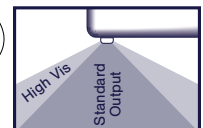

- Save time and money with our new, smooth surface combination Stop/Tail/Turn and Reverse Light
- Available in hardwired pigtail, standard connectors, or custom connectors for easy installation
- Fits all standard 4” round applications
- Grommet or flange mount
- TecSeal Urethane Potting - Guaranteed Circuit Board Protection
- Hi-Visibility gives increased brightness off angle for greater safety