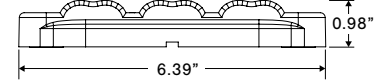

- Extra wide area of illumination (120° x 50°) covers many applications: task lighting, load lamp, ground lighting, panel lighting, and more
- TecSeal Urethane Potting - Guaranteed Circuit Board Protection
- Water proof light that is immune to vibration
- Reliable performance over 50,000 hours
- Powerful multi-chip LEDs create 675 lumens
- Durable construction that can withstand the harshest conditions
- Available with or without the stainless steel mounting bracket

*With Stainless Steel Mounting Bracket