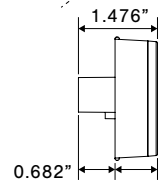

Part No.	Part Description (continued on pg 67)	Amp Draw	Color	Pack
T66-WCRP-1	6" Oval Reverse 6 LED White Grommet Mount Clear Lens Pigtail	0.21A - 0.27A	☐ ☐	140
T66-WCSP-1	6" Oval Reverse 6 LED White Surface Mount Clear Lens Pigtail		☐ ☐	140