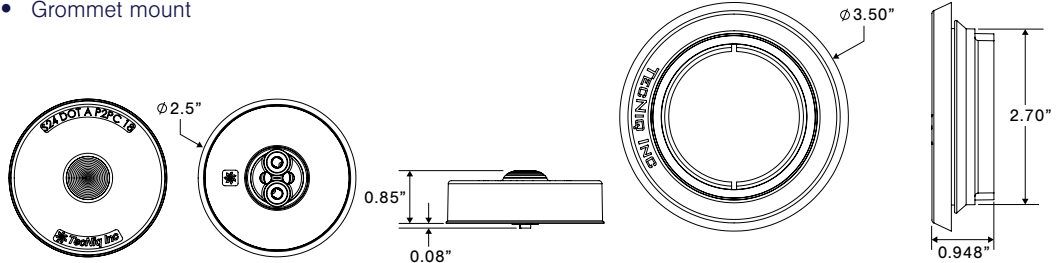

- TecSeal Urethane Potting - Guaranteed Circuit Board Protection
- Excellent UV Resistance - Automotive exterior lighting grade polycarbonate
- IP68 Rated - Dust and water proof with hermetic seal
- Durable impact resistant lens
- Exceeds FMVSS 108 standards
- Reliable performance over 100,000 hours
- Standard non-polarized connector
- Grommet mount

Part No.	Part Description (continued on pg 67)	Amp Draw	Color	Pack
S10-0G00-1	2.5" Round Sidemarker Grommet			
S24-AA00-1	2.5" Round Amber PC Sidemarker w/Reflector	0.07A - 0.09A		125
S24-RR00-1	2.5" Round Red PC Sidemarker w/Reflector			125