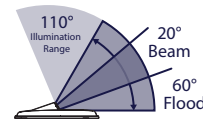

Part No.	Part Description (continued on pg 67)	Amp Draw	Color	Pack
E61-WS00-1	Surface Mount LED Docking Light, Pair	0.85A - 1.15A	☐ ☐	6 Pairs