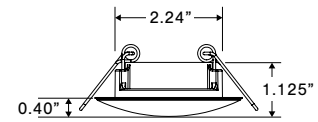

Part No.	Part Description (continued on pg 67)	Amp Draw	Color	Pack
E25-L000-1	3" Spring Mounted Dome Light, Neutral White	0.13A - 0.15A		10
E25-L0S0-1	3" Spring Mounted Dome Light, Neutral White, w/Switch			10
E25-M000-1	3" Spring Mounted Dome Light, Warm White			10
E25-M0S0-1	3" Spring Mounted Dome Light, Warm White, w/Switch			10
E25-W000-1	3" Spring Mounted Dome Light, Cool White			10
E25-W0S0-1	3" Spring Mounted Dome Light, Cool White, w/Switch			10