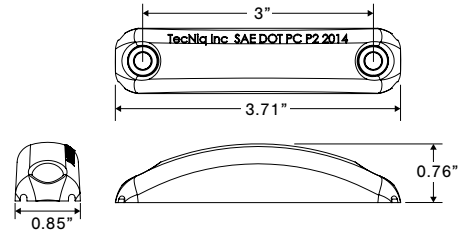

Part No.	Part Description (continued on pg 67)	Amp Draw	Color	Pack
S18-AA00-1	3.5" x 0.75" Surface mount P2/PC rated Amber sidemarker Hardwired	0.06A - 0.08A		100
S18-AC00-1	3.5" x 0.75" Surface mount P2/PC rated Amber/Clr sidemarker Hardwired	0.05A - 0.07A		100
S18-RC00-1	3.5" x 0.75" Surface mount P2/PC rated Red/Clear sidemarker Hardwired	0.05A - 0.07A		100
S18-RR00-1	3.5" x 0.75" Surface mount P2/PC rated Red sidemarker Hardwired	0.06A - 0.08A		100
S18-WC00-1	3.5" x 0.75" Surface mount Area Light hardwired	0.10A - 0.15A		100

Sidemarkers