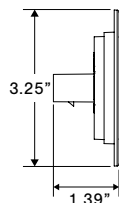

Part No.	Part Description (continued on pg 67)	Amp Draw	Color	Pack
T68-WCF0P-1	6" Oval High Vis Reverse Clear Lens Flange Mount Pigtail Connector	0.25A - 0.35A	☐ ☐	140
T68-WCG0P-1	6" Oval High Vis Reverse Clear Lens Grommet Mount Pigtail Connector		☐ ☐	140

Reverse/License Plate