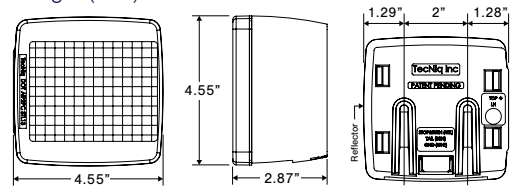

Part No.	Part Description (continued on pg 63)	Amp Draw	Color	Pack
T85-RRLP-1	8 Function 4" Box Tail Light Left Side Pig Tail	0.15A - 0.19A		32
T85-RRRP-1	7 Function 4" Box Tail Light Right Side Pig Tail	0.05A - 0.09A		32