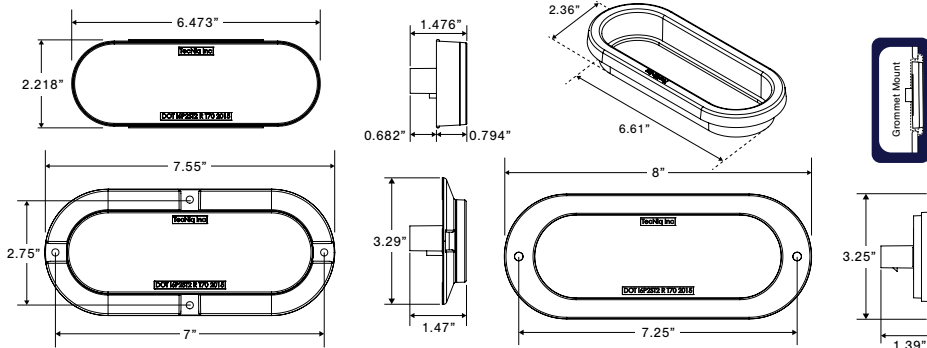

Part No.	Part Description (continued on pg 67)	Amp Draw	Color	Pack
T70-RC0P-1	6" Oval Stop Tail Turn Reverse Grommet Clear Lens Pigtail Connectors	0.41A - 0.50A +0.3A (reverse)		120
T70-RCFP-1	6" Oval Stop Tail Turn Reverse Flange Clear Lens Pigtail Connectors			140
T70-RCSP-1	6" Oval Stop Tail Turn Reverse Surface Clear Lens Pigtail Connectors			140
T70-RW0P-1	6" Oval Stop Tail Turn Reverse Grommet Red Lens Pigtail Connectors			120
T70-RWFP-1	6" Oval Stop Tail Turn Reverse Flange Red Lens Pigtail Connectors			140
T70-RWSP-1	6" Oval Stop Tail Turn Reverse Surface Red Lens Pigtail Connectors			140