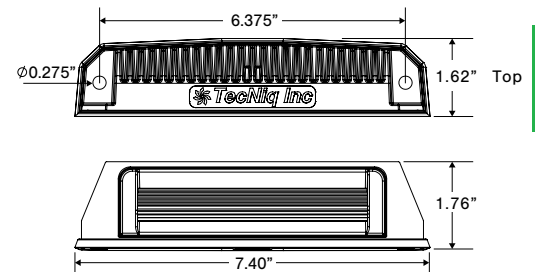

Part No.	Part Description (continued on pg 63)	Amp Draw	Color	Pack
D30-WB00-1	High Output Ramp Light Pigtail Wire	1.3A - 1.9A		10
D30-WB0B-1	High Output Ramp Light 0.180 Bullet			10

Area/Accent