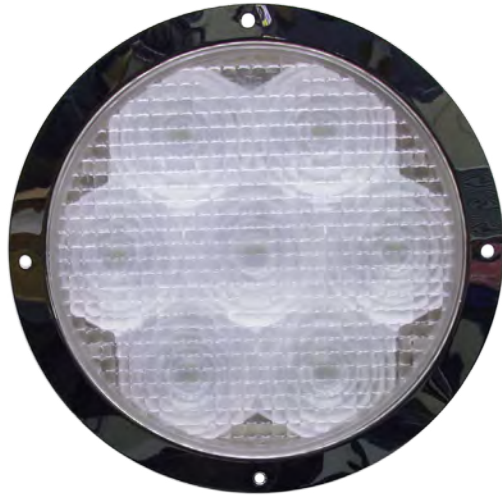

E07 – 8” Recessed Medical Vehicle Interior Light

- Excellent interior illumination
- Vibration proof, moisture resistant design
- Exceeds Triple K requirements
- Reliable performance over 50,000 hours
- Produces 840 lumens
- High quality LEDs that won't change color over time