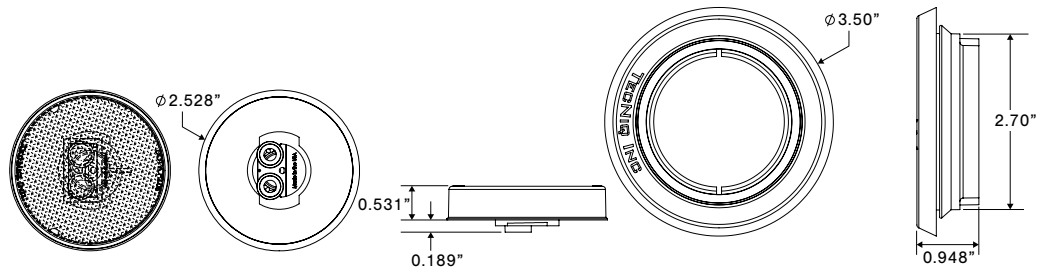

- TecSeal Urethane Potting - Guaranteed Circuit Board Protection
- Excellent UV Resistance - Automotive exterior lighting grade polycarbonate
- IP68 Rated - Dust and water proof with hermetic seal
- Durable impact resistant lens
- Exceeds FMVSS 108 standards
- Reliable performance over 100,000 hours
- Standard non-polarized connector
- Energy efficient: Draws only 0.06A at 12VDC

Part No.	Part Description (continued on pg 67)	Amp Draw	Color	Pack
S10-0G00-1	2.5" Round Sidemarker Grommet			150
S12-AA00-1	2.5" Round Amber P2 rated Grommet Mount Sidemarker w/ Reflectivity	0.05A - 0.07A		150
S12-AA40-1	2.5" Round Amber P2 rated 4 LED Grommet Mount Sidemarker w/ Reflectivity			150
S12-RR00-1	2.5" Round Red P2 rated Grommet Mount Sidemarker w/ Reflectivity			150
S12-RR40-1	2.5" Round Red P2 rated 4 LED Grommet Mount Sidemarker w/ Reflectivity			150

Sidemarkers

S14 – PC/P2 Rated Marker Light

- Brilliant illumination in a compact size
- IP68 Rated - Dust and water proof
- TecSeal Urethane Potting - Guaranteed Circuit Board Protection
- Stud-mounted, no visible fasteners
- Exceeds FMVSS 108 standards
- Reliable performance over 100,000 hours
- Vertical mount position meets P2 specifications, while horizontal mount meets PC specifications