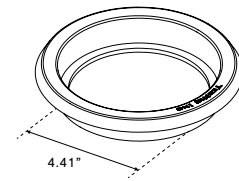

Part No.	Part Description (continued on pg 67)	Amp Draw	Color	Pack
T46-AAOT-1	Hi Visibility 4" Round Amber Turn Amber Lens Tri Pole Connector	0.14A - 0.18A		100
T46-ACOT-1	Hi Visibility 4" Round Amber Turn Clear Lens Tri Pole Connector			100
T46-RCOT-1	Hi Visibility 4" Round STT Clear Lens Grommet Mount Tri-Pole	0.11A - 0.15A		100
T46-RCFT-1	Hi Visibility 4" Round STT Clear Lens Flange Mount Tri-Pole			100
T46-RROT-1	Hi Visibility 4" Round STT Red Lens Grommet Mount Tri-Pole			100
T46-RRFT-1	Hi Visibility 4" Round STT Red Lens Flange Mount Tri-Pole			100
T46-WCFP-1	Hi Visibility 4" Round Reverse Clear Lens Flange Mount Pig Tail	0.25A - 0.35A		100