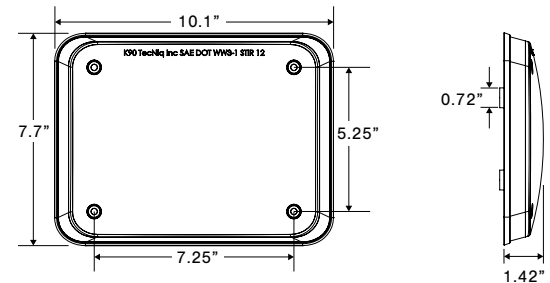

- Powerful 9”x 7” warning lamp fits standard mounting holes
- K90 can be purchased as Flasher/Scene Light combination
- Patent-pending AutoSync technology means all TecNiq flashers are synchronized without requiring a separate control box
- TecSeal Urethane Potting - Guaranteed Circuit Board Protection
- Durable impact resistant lens
- Excellent UV Resistance - Automotive exterior lighting grade polycarbonate
- IP68 Rated for long-term dust and water-intrusion proof
- Meets all NFPA 1901 and Triple K specifications, including upcoming regulations
- DOT stop/tail/turn/reverse lamp compliance mode
- AutoSync or steady burn models available

* Chrome or black bezel and gasket kit sold separately

Part No.	Part Description (continued on pg 67)	Amp Draw	Color	Pack
K90-AA00-1	K90 AutoSync Amber Flasher Lamp Amber Lens	≈5.00A (2.50A avg)		1
K90-BB00-1	K90 AutoSync Blue Flasher Lamp Blue Lens			1
K90-GG00-1	K90 AutoSync Green Flasher Lamp Green Lens			1
K90-RR00-1	K90 AutoSync Red Flasher Lamp Red Lens			1
K90-WC00-1	K90 AutoSync White Flasher Lamp Clear Lens			1
K90-RA00-1	K90 AutoSync Red Amber Flasher Lamp Clear Lens	≈2.50A (each side)		1
K90-RB00-1	K90 AutoSync Red Blue Flasher Lamp Clear Lens			1
K90-RW00-1	K90 AutoSync Red White Flasher Lamp Clear Lens			1
K90-WB00-1	K90 AutoSync White Blue Flasher Lamp Clear Lens			1
K90-AAT0-1	K90 Steady Amber Turn Amber Lens	≈0.44A		1
K90-STR0-1	K90 Steady Red STT Lamp Red Lens	≈0.46A		1
K90-WBU0-1	K90 White Backup Lamp	≈0.28A		1

Strobe/Falshers