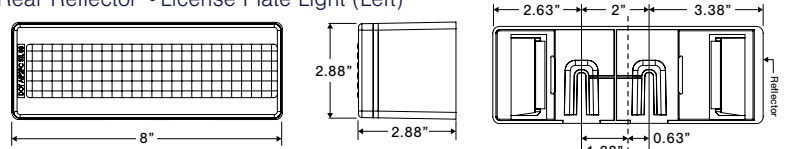

- Multi-Function 8” box tail light - Available in hardwired pigtail, standard, or custom connectors
- TecSeal Urethane Potting - Guaranteed Circuit Board Protection
- IP68 Rated - Dust and water proof with hermetic seal
- Meets all FMVSS 108 standards for wide and narrow vehicles
- Fits standard mounting as a direct replacement
- **Functions include:** Stop • Turn • Tail • Clearance • Side Marker Side Reflector • Rear Reflector • License Plate Light (Left)

Part No.	Part Description (continued on pg 63)	Amp Draw	Color	Pack
T80-RRLP-1	8 Function 8" Box Tail Light Left Side Pig Tail	0.14A - 0.20A		32
T80-RRRP-1	7 Function 8" Box Tail Light Right Side Pig Tail	0.06A - 0.09A		32