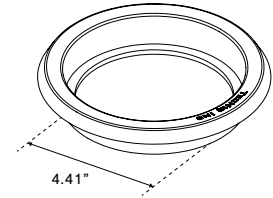

Part No.	Part Description (continued on pg 67)	Amp Draw	Color	Pack
T40-0G00-1	4" Round Grommet			100
T40-0S00-1	4" Round Trim Ring SS			100
T41-WC0P-1	4" Round 2x Reverse Lamp Grommet w/Pig Tail	0.26A - 0.34A		100
T41-WCFP-1	4" Round 2X Reverse Lamp Clear Lens Flange Mount Pigtail			100