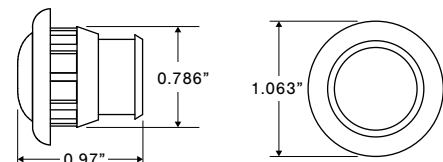

Part No.	Part Description (continued on pg 67)	Amp Draw	Color	Pack
S33-0S00-1	Stainless Steel Trim Ring for S33 and S34			100
S34-AA09-1	Amber Mini PC Sidemarker Amber Lens white ground wire	0.07A - 0.09A		100
S34-AC09-1	Amber Mini PC Sidemarker Clear Lens white ground wire	0.03A - 0.06A		100
S34-RC09-1	Red Mini PC Sidemarker Clear Lens white ground wire	0.06A - 0.08A		100
S34-RR09-1	Red Mini PC Sidemarker Red Lens white ground wire	0.07A - 0.09A		100
S34-RR30-1	Red Mini 3 Light PC Over 80 ID assembly 12" Lead			100
S34-RR31-1	Red Mini 3 Light PC Over 80 ID assembly 48" Lead	0.20A - 0.28A		100