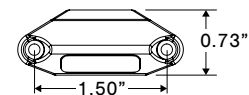

Part No.	Part Description (continued on pg 67)	Amp Draw	Color	Pack
D03-0S45-1	Mini Light Stainless 45 Degree Case			50
D03-0SH0-1	Mini Light Stainless Horizontal Case			50
D03-0SV0-1	Mini Light Stainless Vertical Case			50
D03-3000-1	Mini Light RGB Body	Varies		50
D03-A000-1	Mini Light Amber Lamp Linear Body	0.07A - 0.09A		50
D03-B000-1	Mini Light Blue Lamp Body			50
D03-G000-1	Mini Light Green Lamp Body			50
D03-R000-1	Mini Light Red Lamp Body			50
D03-W000-1	Mini Light White Lamp Body			50

Area/Accent