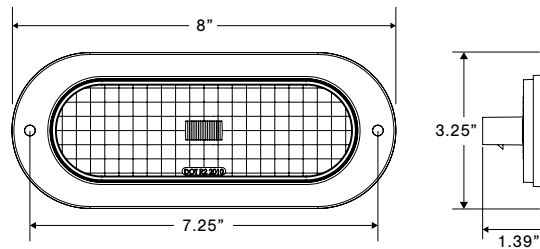

Part No.	Part Description (continued on pg 67)	Amp Draw	Color	Pack
T62-RCVA-1	Red Flange Mount Vertical Oval Tail Clear Lens Amp Connector	0.10A - 0.14A		120
T62-RRVA-1	Red Flange Mount Vertical Oval Tail Red Lens Amp Connector	0.17A - 0.23A		120