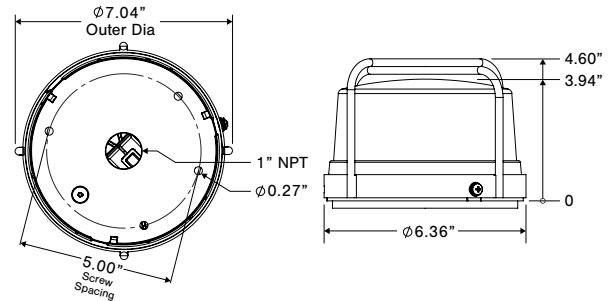

K10 – Flashing Beacon

NEW PRODUCT

* Optional steel brush guard

- TecNiq's new AutoSync flashing beacon (12V or 24V)
- Both models are Class 1 & Class 2 certified
- Available in single flash pattern, or TecNiq's exclusive AutoSync
- Designed to mount on a flat surface or attach to pole mount
- TecSeal Urethane Potting - Guaranteed Circuit Board Protection
- Excellent UV Resistance - Automotive exterior lighting grade polycarbonate
- IP68 Rated - Dust and water proof with hermetic seal