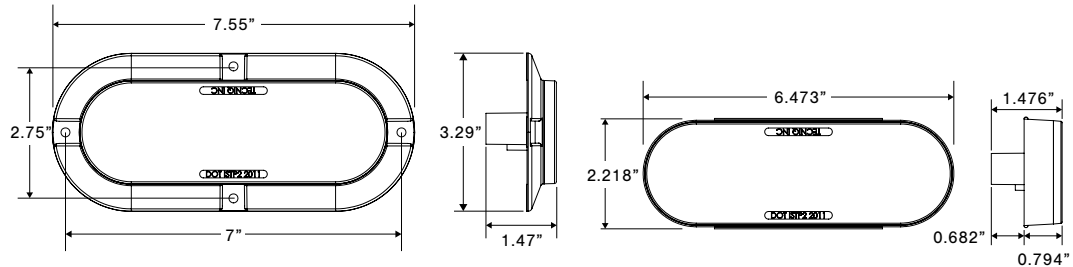

Part No.	Part Description (continued on pg 67)	Amp Draw	Color	Pack
T66-AAOP-1	6" Oval 6 LED Turn Dual Intensity Grommet Mount Amber Lens Pigtail	0.17A - 0.28A		140
T66-AASP-1	6" Oval 6 LED Turn Dual Intensity Surface Mount Amber Lens Pigtail			140
T66-ACOP-1	6" Oval 6 LED Turn Dual Intensity Grommet Mount Clear Lens Pigtail	0.12A - 0.16A		140
T66-RCOP-1	6" Oval 6 LED STT Grommet Mount Clear Lens Pigtail	0.12A - 0.16A		140
T66-RCSP-1	6" Oval 6 LED STT Surface Mount Clear Lens Pigtail			140
T66-RR0P-1	6" Oval 6 LED STT Grommet Mount Red Lens Pigtail	0.17A - 0.28A		140
T66-RRSP-1	6" Oval 6 LED STT Surface Mount Red Lens Pig Tail			140

Stop/Tail/Turn/ID Bar