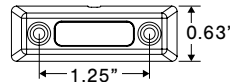

Part No.	Part Description (continued on pg 67)	Amp Draw	Color	Pack
D03-0S45-1	Mini Light Stainless 45 Degree Case			50
D03-0SH0-1	Mini Light Stainless Horizontal Case			50
D03-0SV0-1	Mini Light Stainless Vertical Case			50
D03-3000-1	Mini Light RGB Body	Varies		50
D03-A000-1	Mini Light Amber Lamp Linear Body	0.07A - 0.09A		50
D03-B000-1	Mini Light Blue Lamp Body			50
D03-G000-1	Mini Light Green Lamp Body			50
D03-R000-1	Mini Light Red Lamp Body			50
D03-W000-1	Mini Light White Lamp Body			50

Area/Accent