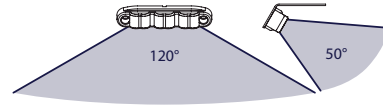

E10 – Ground/Pump Panel Light