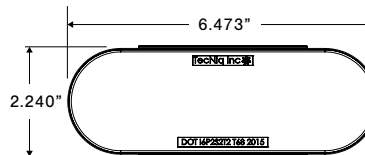

- TecNiq's new 6" oval high visibility reverse light
- Grommet and flange mount - with pigtail, standard, or custom connectors
- Extremely bright and durable
- Fits all industry standard 6" oval applications
- TecSeal Urethane Potting - Guaranteed Circuit Board Protection
- Excellent UV Resistance - Automotive exterior lighting grade polycarbonate
- IP68 Rated - Dust and water proof with hermetic seal
- Reliable performance over 50,000 hours