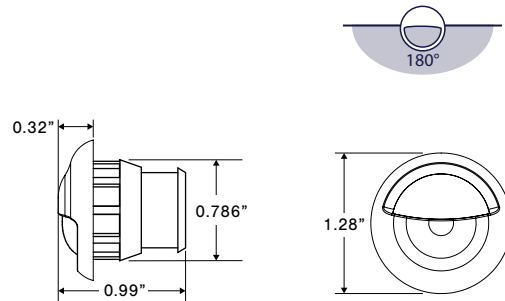

E32 – Surface Mounted Interior Light

- Easy to install – Just need a ¼” hole for the wire feed and four screws
- Lens/Cover snaps on securely – giving a great looking light, no visible fasteners
- Available in three models – Standard, ON/OFF Button, and Motion Detector Model for Auto ON/OFF function
- Light base is powder coated white for excellent corrosion resistance
- Massive amount of lumens for a 14” light – 2200 lumens - brighter than similar lights currently on the market

Part No.	Part Description (continued on pg 67)	Amp Draw	Color	Pack
E32-L000-1	Surface Mount 4K White 42 LED Interior Light			10
E32-L00M-1	Surface Mount 4K White 42 LED Interior Light, w/ Motion Detector Switch	1.36A - 1.84A		10
E32-L00S-1	Surface Mount 4K White 42 LED Interior Light, w/ On-Off Switch			10

E34 – Grommet Mount Step Accent Light

- Light provides downward accent light
- Perfect for steps or walkways
- Water proof
- Easily mounts into a 3/4” hole
- Completely sealed IP68 rated design
- Include chemical resistant TPE grommet
- Available with chrome or black cover

Part No.	Part Description (continued on pg 67)	Amp Draw	Color	Pack
E34-BB00-1	E34 Step Light Grommet Mounted Blue W/ Black Cover	0.02A - 0.04A		100
E34-BC00-1	E34 Step Light Grommet Mounted Blue W/ Chrome Cover			100
E34-RB00-1	E34 Step Light Grommet Mounted Red W/ Black Cover	0.06A - 0.08A		100
E34-RC00-1	E34 Step Light Grommet Mounted Red W/ Chrome Cover			100
E34-WB00-1	E34 Step Light Grommet Mounted White W/ Black Cover	0.07A - 0.09A		100
E34-WC00-1	E34 Step Light Grommet Mounted White W/ Chrome Cover			100

TecNiq E32 Surface Mounted Dome Lights are a great interior lighting choice for Trailers, Work Trucks, Delivery Vans, and more.

Area/Accent