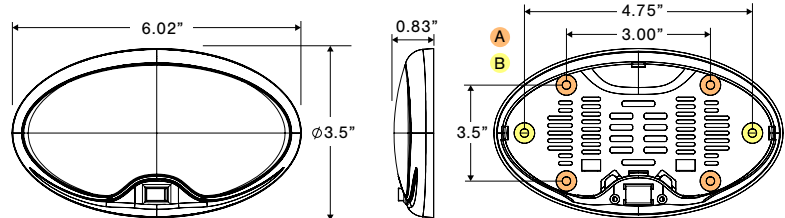

Part No.	Part Description (continued on pg 67)	Amp Draw	Color	Pack
E51-MC00-1	6" x 3.5" Oval Interior Lamp 12 LED No Switch	0.32A - 0.44A		20
E51-MCS0-1	6" x 3.5" Oval Interior Lamp 12 LED With Switch			20
E51-WC00-1	6" x 3.5" Oval Interior Lamp 12 LED No Switch Cool LED			20
E51-WCS0-1	6" x 3.5" Oval Interior Lamp 12 LED With Switch Cool LED			20

Area/Accent