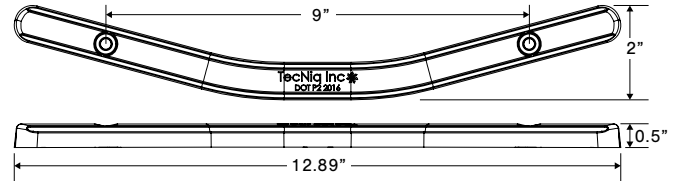

Part No.	Part Description (continued on pg 67)	Amp Draw	Color	Pack
S52-RC00-1	V-Shaped Over 80" Tri-Bar Red LED, Clear Lens, Pigtail	0.07A - 0.09A		25
S52-RC10-1	V-Shaped Over 80" Tri-Bar Red LED, Clear Lens, 58" Pigtail			25
S52-RR00-1	V-Shaped Over 80" Tri-Bar Red LED, Red Lens, Pigtail			25
S52-RR10-1	V-Shaped Over 80" Tri-Bar Red LED, Red Lens, 58" Pigtail			25

Stop/Tail/Turn/ID Bar