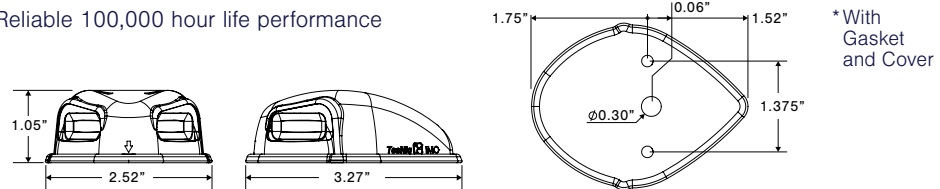

- Reinforced, sleek design providing a lifetime of navigation lighting
- Hidden fasteners
- Includes chemical resistant TPE gaskets
- Meets USCG at 2NM
- Includes 316 polished stainless steel covers
- Low current draw, and operates at a safe temperature
- Reliable 100,000 hour life performance