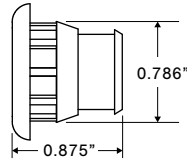

Part No.	Part Description (continued on pg 63)	Amp Draw	Color	Pack
L34-0G00-1	L34 Grommet			10
L34-WB9B-1	3/4" Bullet Style License Lamp W/.180 Bullets & Black Bracket		☐ ☐	10
L34-WC9B-1	3/4" Bullet Style License Lamp, Large Grommet w/ .180 bullets	0.07A - 0.09A	☐ ☐	10
L34-WG9B-1	3/4" Bullet Style License Lamp, Standard Grommet w/ .180 bullets		☐ ☐	10

Reverse/License Plate