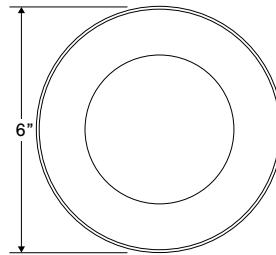

Part No.	Part Description (continued on pg 67)	Amp Draw	Color	Pack
E20-LA00-1	6" Interior Light Neutral White - Satin Trim Ring	0.50A - 0.70A		5
E20-LC00-1	6" Interior Light Neutral White - Chrome Trim Ring			5
E20-MA00-1	6" Interior Light Warm White - Satin Trim Ring			5
E20-MC00-1	6" Interior Light Warm White - Chrome Trim Ring			5
E20-WC00-1	6" Interior Light Cool White - Chrome Trim Ring			5