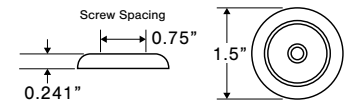

Part No.	Part Description (continued on pg 67)	Amp Draw	Color	Pack
E11-LS00-1	Silho-X 1.5" Round Neutral White light - SS Trim Ring	0.07A - 0.09A		10
E11-MS00-1	Silho-X 1.5" Round Warm White Light - SS Trim Ring			10
E11-WS00-1	Silho-X 1.5" Round Cool White Light - SS Trim Ring			10