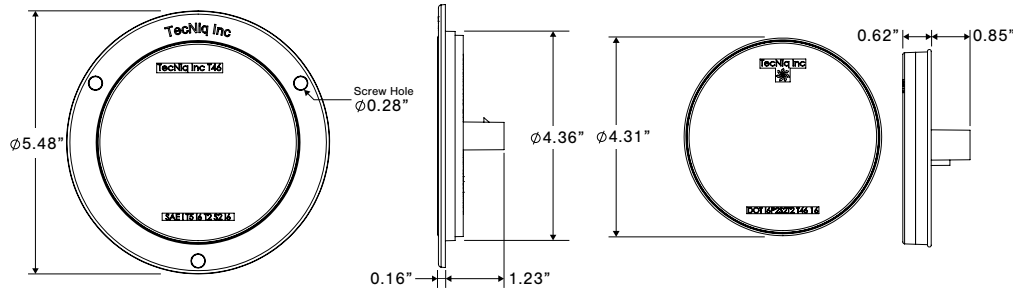

Part No.	Part Description (continued on pg 67)	Amp Draw	Color	Pack
T46-AAOT-1	Hi Visibility 4" Round Amber Turn Amber Lens Tri Pole Connector	0.14A - 0.18A		100
T46-ACOT-1	Hi Visibility 4" Round Amber Turn Clear Lens Tri Pole Connector			100
T46-RCOT-1	Hi Visibility 4" Round STT Clear Lens Grommet Mount Tri-Pole	0.11A - 0.15A		100
T46-RCFT-1	Hi Visibility 4" Round STT Clear Lens Flange Mount Tri-Pole			100
T46-RROT-1	Hi Visibility 4" Round STT Red Lens Grommet Mount Tri-Pole			100
T46-RRFT-1	Hi Visibility 4" Round STT Red Lens Flange Mount Tri-Pole			100
T46-WCFP-1	Hi Visibility 4" Round Reverse Clear Lens Flange Mount Pig Tail	0.25A - 0.35A		100