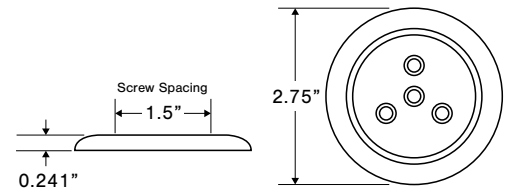

E11 – Silho-X Area Light - 1.5”

- Shock proof, moisture-resistant design
- Reliable performance over 50,000 hours
- Quickly mounts using two #4 screws under lens
- High-polished stainless steel trim with other finishes available
- Output of 40 Lumens

Part No.	Part Description (continued on pg 67)	Amp Draw	Color	Pack
E11-LS00-1	Silho-X 1.5" Round Neutral White light - SS Trim Ring	0.07A - 0.09A		10
E11-MS00-1	Silho-X 1.5" Round Warm White Light - SS Trim Ring			10
E11-WS00-1	Silho-X 1.5" Round Cool White Light - SS Trim Ring			10

E13 – Silho-X Area/Accent Light - 2.75”

- Shock proof, moisture-resistant design
- Reliable performance over 50,000 hours
- Quickly mounts using two #4 screws under lens
- High-polished stainless steel trim with other finishes available

Part No.	Part Description (continued on pg 67)	Amp Draw	Color	Pack
E13-3S00-1	Silho-X 2.75" Round RGB Light - SS Trim Ring	Varies		20
E13-AB10-1	Silho-X 2.75" Round LP Amber Light - Black Trim Ring	0.03A - 0.05A		20
E13-BB10-1	Silho-X 2.75" Round LP Blue Light - Black Trim Ring	0.02A - 0.03A		20
E13-GB10-1	Silho-X 2.75" Round LP Green Light - Black Trim Ring			20
E13-LS00-1	Silho-X 2.75" Round Neutral White Light - SS Trim Ring	0.08A - 0.11A		20
E13-MS00-1	Silho-X 2.75" Round Warm White Light - SS Trim Ring			20
E13-RB10-1	Silho-X 2.75" Round LP Red Light - Black Trim Ring	0.03A - 0.05A		20
E13-WB10-1	Silho-X 2.75" Round Cool White Light - Black Trim Ring	0.03A - 0.06A		20
E13-WS00-1	Silho-X 2.75" Round Cool White Light - SS Trim Ring	0.08A - 0.11A		20

Area/Accent