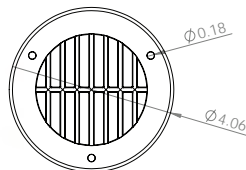

J00 – Vent Covers

- A new design for light duty trailer side air vents
- Made of UV resistant Polypropylene
- Dual weep holes allow any water to drain and not get inside the trailer

Part No.	Part Description (continued on pg 67)	Amp Draw	Color	Pack
J00-0B00-1	Exterior Vent Cover Black			1
J00-0B01-1	Interior Circular Vent Cover Black			1