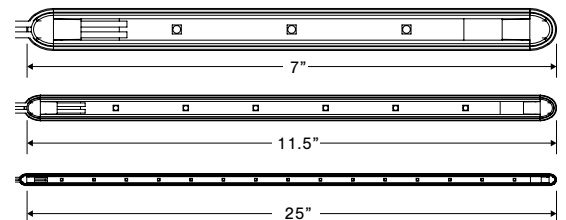

Part No.	Part Description (continued on pg 67)	Amp Draw	Color	Pack
E45-W010-1	3 LED 7" Aluminum Extrusion Lamp White Black Housing	0.07A - 0.09A		-
E45-W020-1	6 LED 11.5" Aluminum Extrusion Lamp White Black Housing	0.14A - 0.18A		-
E45-WBP05-1	30 LED Premium 25" Aluminum Extrusion Lamp White Black Housing	0.745A - 0.915A		-
E45-WBP10-1	60 LED Premium 47.5" Aluminum Extrusion Lamp White Black Housing	1.48A - 1.82A		-

Area/Accent