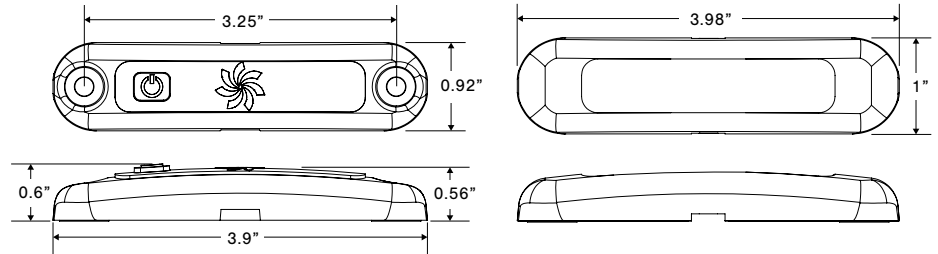

E05 – Surface Mount Area Light

- Integrated push button On/Off switch
- Available with 316 stainless steel or high-impact molded in color covers
- Sealed light that is vibration and water proof, with a great appearance
- Provides 220 lumens of brightness
- Can be mounted on flat or 1" round bar surfaces (w/ available adapter)

Part No.	Part Description (continued on pg 67)	Amp Draw	Color	Pack
E05-0B00-1	Interior Area Light - 1" Round Bar Mt. Adapter			10
E05-WBS0-1	Interior Area Light, Surface Mt.,White LED, Black Cover			10
E05-WSS0-1	Interior Area Light, Surface Mt.,White LED, SS Cover	0.13A - 0.18A		10
E05-WWS0-1	Interior Area Light, Surface Mt.,White LED, White Cover			10