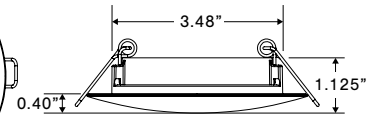

- Moisture resistant and vibration proof
- Bright: 300 Lumens (4.5" model)
  460 Lumens (4.5" premium model)
- Features diffused lens, clean low profile appearance
- Available with or without ON/OFF push button switch
- Reliable performance over 50,000 hours
- Spring clips provide easy installation