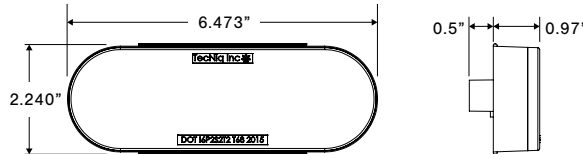

Part No.	Part Description (continued on pg 67)	Amp Draw	Color	Pack
T68-AAZ0A-1	6" Oval High Visibility Strobe Grommet Mount Amp			120
T68-AAZ0P-1	6" Oval High Visibility Strobe Grommet Mount Pigtail	0.125A - 0.155A		140
T68-AAZ0T-1	6" Oval High Visibility Strobe Grommet Mount Tri Pole			120