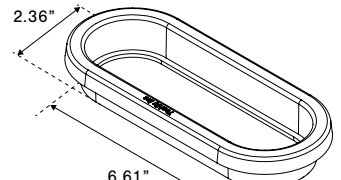

- TecNiq's new 6" oval high visibility reverse light
- Grommet and flange mount - with pigtail, standard, or custom connectors
- Extremely bright and durable
- Fits all industry standard 6" oval applications
- TecSeal Urethane Potting - Guaranteed Circuit Board Protection
- Excellent UV Resistance - Automotive exterior lighting grade polycarbonate
- IP68 Rated - Dust and water proof with hermetic seal
- Reliable performance over 50,000 hours