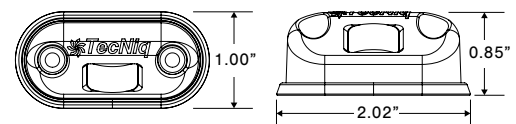

- Perfect for accent, steps, walkways
- IP68 rated – Water and dust proof
- UV Resistant, automotive exterior lighting grade polycarbonate
- Durable impact resistant lens
- Exceeds FMVSS 108 standards
- Surface mount installation with two fasteners
- Life performance: 100,000 hours
- 115 Lumens of output