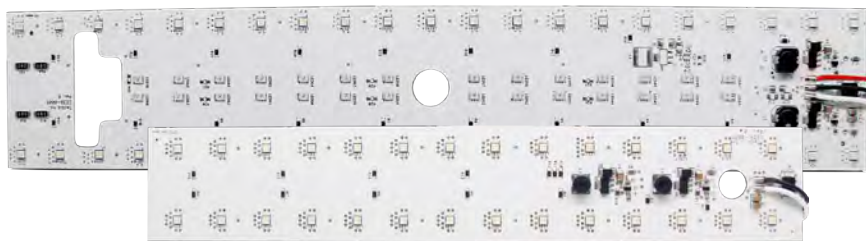

E39 – Fluorescent Light LED Conversion Kit

- Winner of the 2015 EMS World Innovation Award
- LED replacement for fluorescent lighting fixture
- Long lasting: 50,000 hour service life
- Available in (2) sizes
- Extremely bright: produces 700 lumens (12")
  1400 lumens (18")

* Easy-to-install adhesive backing

* White/red combination available

Part No.	Part Description (continued on pg 67)	Amp Draw	Color	Pack
E39-L000-1	LED Neutral White Light Replacement Kit for P716 & P718	2.0A - 2.68A	☐ ☐	10
E39-L00R-1	LED Neutral White/Red Combo Light Repl Kit for P716 & P718	2.68A / 0.42A (red)	☒ ☐	10
E39-L010-1	LED Neutral White Light Replacement Kit for 712XL	1.37A - 1.86A	☐ ☐	10