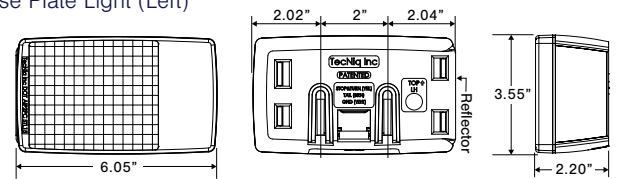

Part No.	Part Description (continued on pg 63)	Amp Draw	Color	Pack
T86-RR2LP-1	8 Function 6" Box Light Slim Line Left Side Pig Tail	0.14A - 0.17A		32
T86-RR2RP-1	8 Function 6" Box Light Slim Line Right Side Pig Tail	0.06A - 0.08A		32

Stop/Tail/Turn/ID Bar