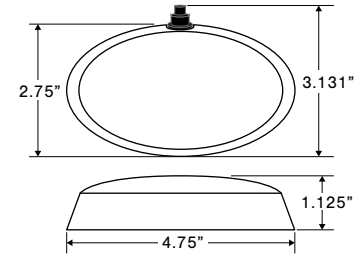

* Also available in black

Part No.	Part Description (continued on pg 67)	Amp Draw	Color	Pack
E16-LW00-1	E16 Interior SM Neutral White Oval Light White Base	0.18A - 0.23A		20
E16-LWS0-1	E16 Interior SM Neutral White Oval Light White Base w/Switch			20
E16-MW00-1	E16 Interior SM Warm White Oval Light White Base			20
E16-MWS0-1	E16 Interior SM Warm White Oval Light White Base w/Switch			20
E16-WW00-1	E16 Interior SM Cool White Oval Light White Base			20
E16-WWS0-1	E16 Interior SM Cool White Oval Light White Base w/Switch			20