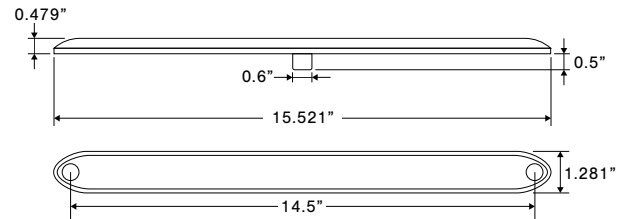

* Optional chrome bezel available

- FMVSS 108 – meets all standards for wide vehicles
- IP68 Rated - Dust and water proof with hermetic seal
- TecSeal Urethane Potting - Guaranteed Circuit Board Protection
- Durable impact resistant lens
- Excellent UV Resistance - Automotive exterior lighting grade polycarbonate
- Reliable performance over 100,000 hours

Part No.	Part Description (continued on pg 67)	Amp Draw	Color	Pack
T12-AA00-1	Amber Low Profile ID Bar Amber Lens	0.04A - 0.07A		100
T12-AC00-1	Amber Low Profile ID Bar Clear Lens			100
T12-RC00-1	Red Low Profile ID Bar Clear Lens			100
T12-RR00-1	Red Low Profile ID Bar Red Lens			100
T12-RW00-1	Red ID Bar/Load Lamp Clear Lens	0.07A / 0.4A (white)		100