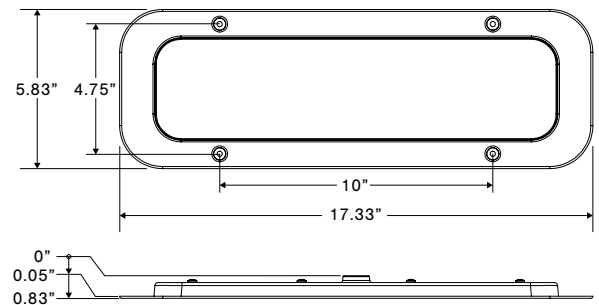

Part No.	Part Description (continued on pg 67)	Amp Draw	Color	Pack
E31-L00B-1	Recessed 4K White 32 LED Light 6" x 17.5" .180 Bullet Connectors	1.49A - 1.82A	☐ ☐	12
E31-L0MB-1	Recessed 4K White 32 LED Light 6" x 17.5" w/Motion Detection .180 Bullet		☐ ☐	12

Area/Accent