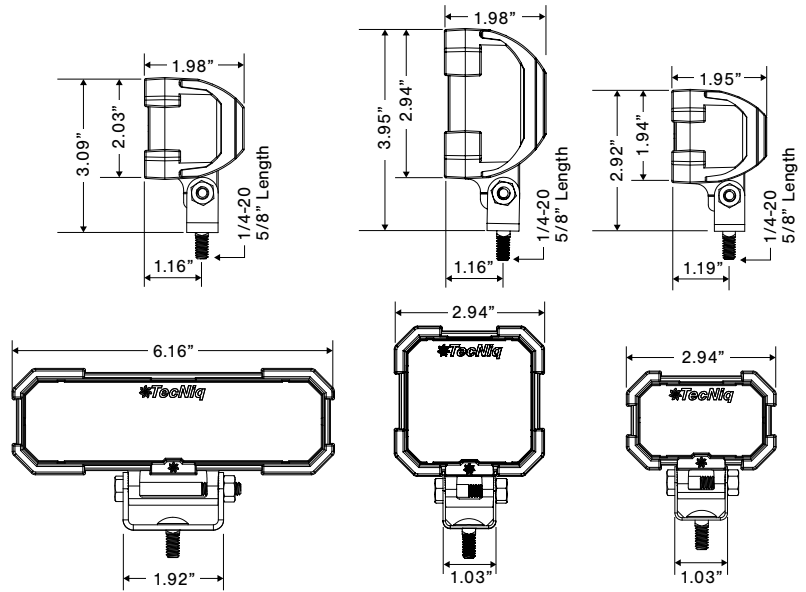

- Built to last a lifetime in the harshest environments
- Models include Flood or Spot light projection
- Available in Black or White Heavy Duty Powder Coating
- Proprietary thermal management provides powerful performance in a small package
- IP68 Rated – Guaranteed water proof
- Reliable performance over 50,000 hours
- Vibration resistant
- Operating voltage range of 10 – 30 VDC
- Stainless Steel mounting hardware included