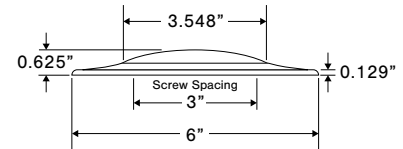

Part No.	Part Description (continued on pg 67)	Amp Draw	Color	Pack
E20-LA00-1	6" Interior Light Neutral White - Satin Trim Ring	0.50A - 0.70A		5
E20-LC00-1	6" Interior Light Neutral White - Chrome Trim Ring			5
E20-MA00-1	6" Interior Light Warm White - Satin Trim Ring			5
E20-MC00-1	6" Interior Light Warm White - Chrome Trim Ring			5
E20-WC00-1	6" Interior Light Cool White - Chrome Trim Ring			5