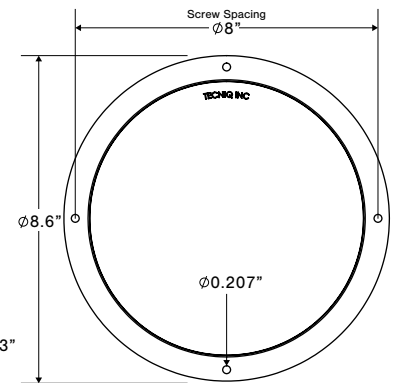

- Excellent interior illumination
- Vibration proof, moisture resistant design
- NFPA and Triple K compliant
- Reliable performance over 50,000 hours
- Powerful output of 1000 (18 LED) or 1500 (31 LED) lumens illuminates a wide area
- 12VDC and 24VDC
- AccuColor LEDs provide superior color rendering for more natural skin tones to facilitate a more accurate diagnosis in medical lighting situations
- Smooth lens is easy to wipe clean