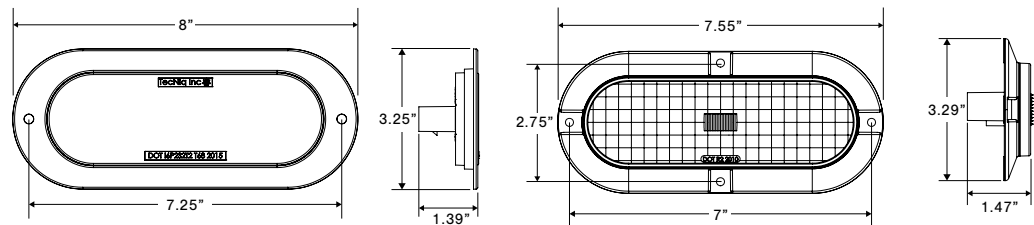

Part No.	Part Description (continued on pg 67)	Amp Draw	Color	Pack
T61-WCVP-1	6" Oval Vertical White Light Surface Mount Pig Tails	0.31A - 0.39A		140
T62-W0VA-1	Oval Tail Reverse Lamp Flange Vertical Mount Amp Connector			120