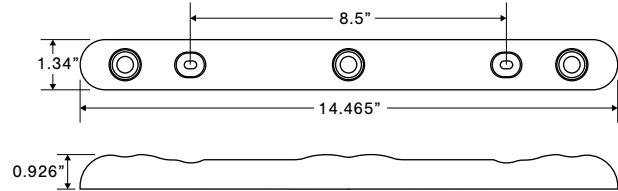

Part No.	Part Description (continued on pg 67)	Amp Draw	Color	Pack
S50-AAB0-1	Tri-Bar Amber Amber Lens Black Body	0.18A - 0.24A		25
S50-ACB0-1	Tri-Bar Amber Clear Lens Black Body			25
S50-RCB0-1	Tri-Bar Red Clear Lens Black Body			25
S50-RRB0-1	Tri-Bar Red Red Lens Black Body			25