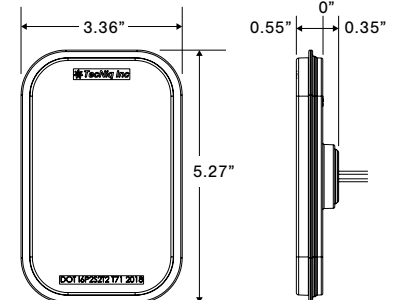

Part No.	Part Description (continued on pg 67)	Amp Draw	Color	Pack
T71-AAZA-1	Rectangular 8 LED Amber Strobe Grommet Mt Amber Lens Amp Connector			24
T71-AAZP-1	Rectangular 8 LED Amber Strobe Grommet Mnt Amber Lens Pig Tail	0.25A - 0.34A		24
T71-AAZT-1	Rectangular 8 LED Amber Strobe Grommet Mnt Amber Lens 3 Pole			24