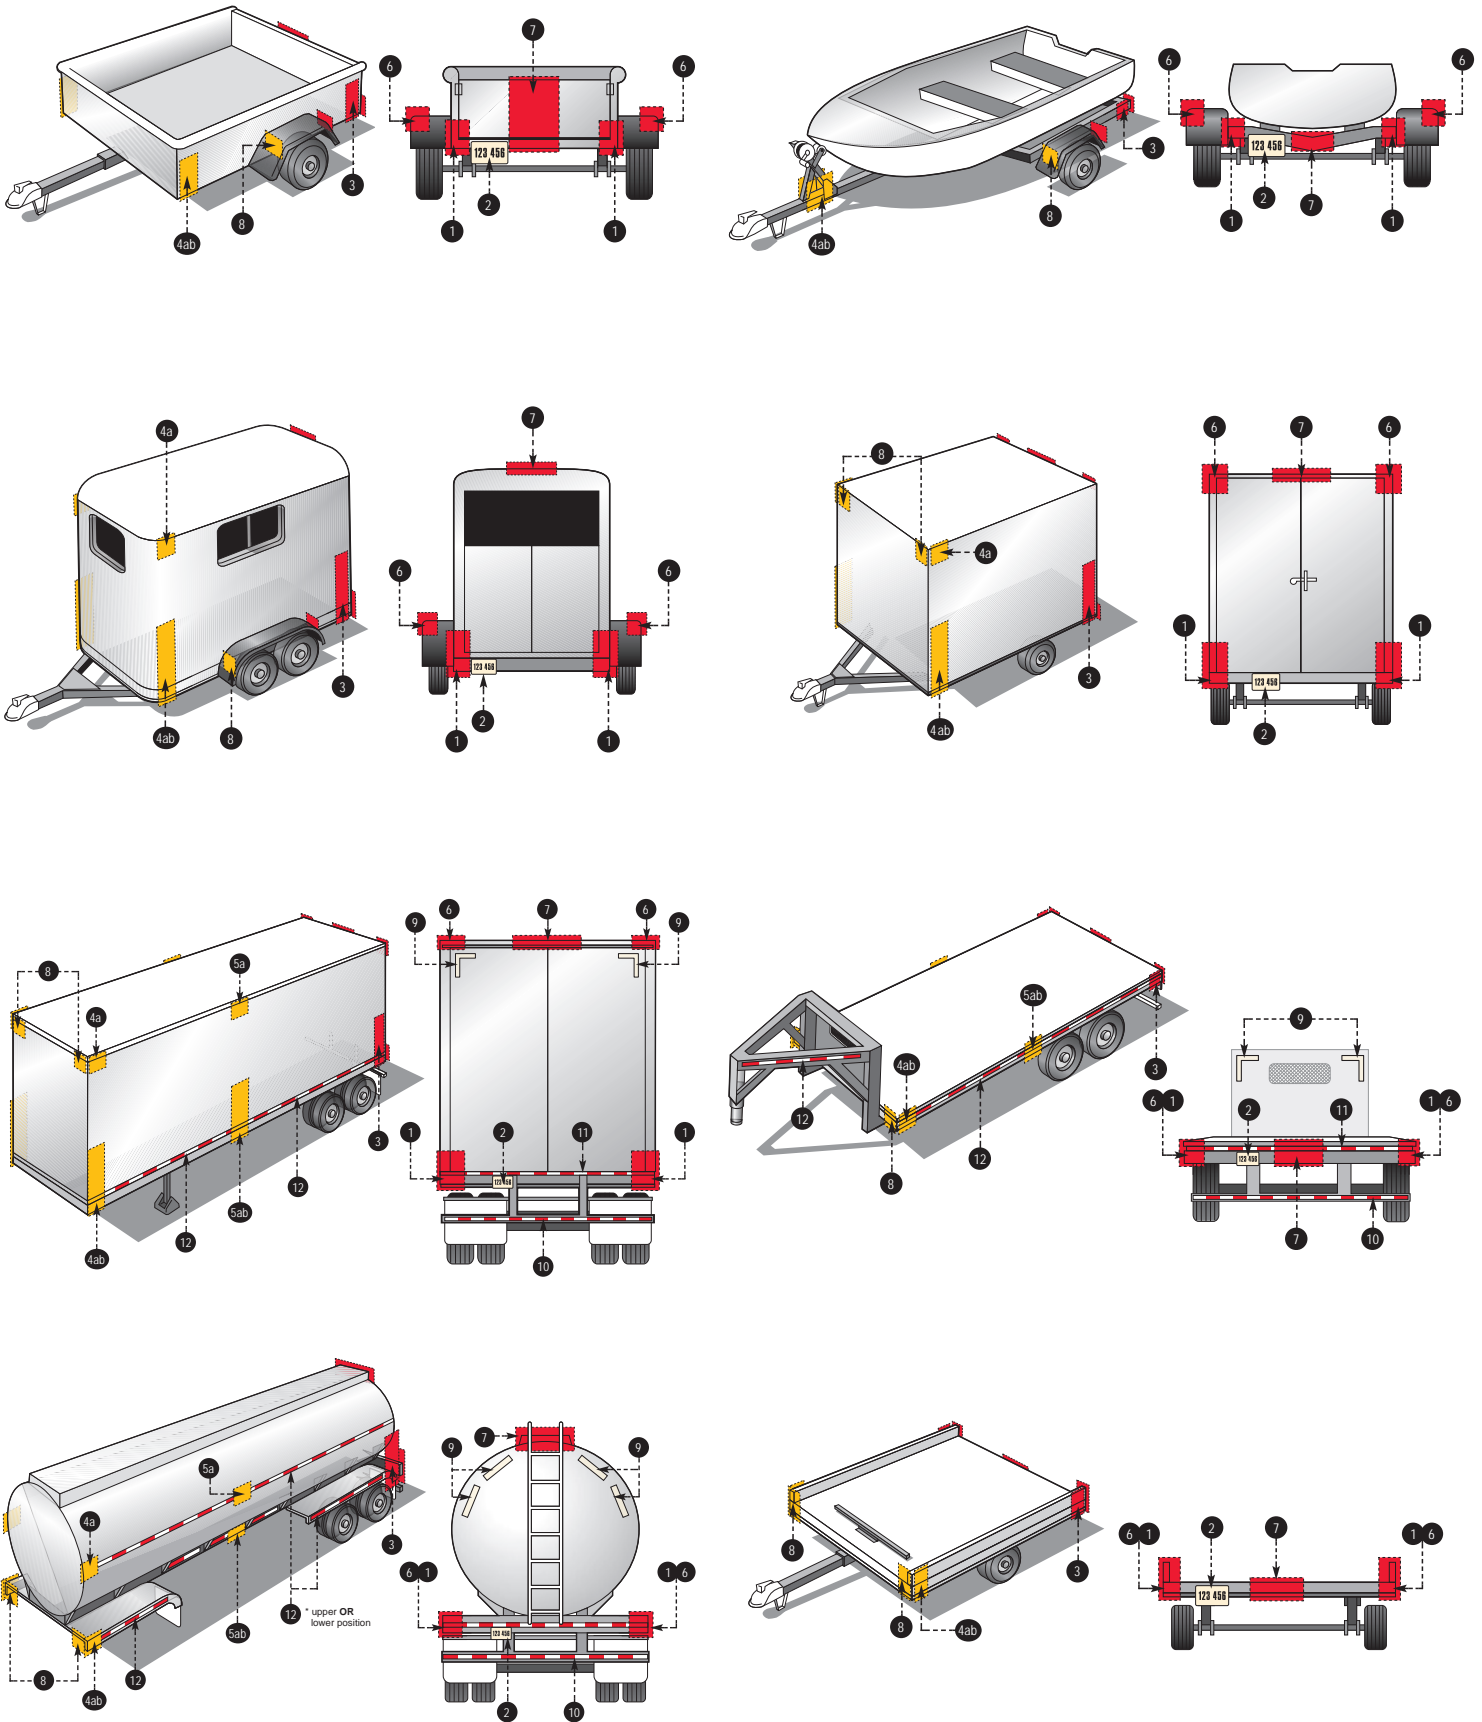

Basic Equipment Required on All Trailers

	DESCRIPTION				MANDATORY REQUIREMENTS		
	Equipment	(SAE Lens Coding)	Functional Purpose	QTY	Color	Location	Height (in) From Ground
1	Tail Lamps	(T)	Indicate vehicle presence & width	Min 2	Red	On the rear - symmetrical - as far apart as practicable	15"- 72"
	Stop Lamps	(S)	Indicate braking	Min 2	Red		15"- 72"
	Rear Turn Signal Lamps	(I)	Indicate direction of turn	Min 2	Red/ Amber		15"- 83"
	Rear Reflex Reflectors	(A)	Indicate vehicle presence & width	Min 2	Red		15"- 60"
2	License Plate Lamps	(L)	Illuminate license plate	Min 1	White	On the rear - above or at the sides of license plate	No requirement
3	Rear Side Marker Lamps	(P2, PC* or P3, PC2*)	Indicate vehicle presence & length	Min 2	Red	Each side at rear - as far back as practicable	15"- 60" (no max for vehicles under 80" wide)
	Rear Side Reflex Reflectors	(A)		Min 2	Red	Each side at rear - as far back as practicable facing sideways	15"- 60"
4a	Front Side Marker Lamps	(P2, PC* or P3, PC2*)	Indicate vehicle presence & length	Min 2	Amber	Each side at front - as far forward as practicable	15" minimum
4b	Front Side Reflex Reflectors	(A)		Min 2	Amber	Each side at front - as far forward as practicable facing sideways	15"- 60"

*Photometrically certified at installation angle

Length - 30' or longer

	DESCRIPTION				MANDATORY REQUIREMENTS		
	Equipment	(SAE Lens Coding)	Functional Purpose	QTY	Color	Location	Height (in) From Ground
5a	Intermediate Side Marker Lamps	(P2 or P3)	Indicate presence of long vehicle	Min 2	Amber	Each side near center - Facing Sideways	15" minimum
5b	Intermediate Side Reflex Reflectors	(A)	Indicate presence of long vehicle	Min 2	Amber		15"- 60"

Width - 80" or wider

	DESCRIPTION				MANDATORY REQUIREMENTS		
	Equipment	(SAE Lens Coding)	Functional Purpose	QTY	Color	Location	Height (in) From Ground
6	Rear Clearance Lamps	(P2, PC* or P3, PC2*)	Shows veh. width- MAY NOT be combined with tail lamps	Min 2	Red	At widest point - symmetrical - on or near the rear - facing Rearward	15" minimum
7	Rear Identification Lamps	(P2 or P3)	Indicate Presence of Long Vehicle	Exactly 3	Red	On the rear - center, facing rearward - horizontally spaced 6"- 12" apart	15"- 60"
8	Front Clearance Lamps	(P2, PC* or P3, PC2*)	Show Vehicle's Width	Min 2	Amber	At widest point - symmetrical - as far forward as practicable - facing forward	As high as practicable

*Photometrically certified at installation angle

Width - 80" or wider AND GVWR of 10,000 lbs or MORE

	DESCRIPTION			MANDATORY REQUIREMENTS			
	Conspicuity Treatment	DOT Coding	QTY	Color	Location	Height (in) From Ground	Options
9	Rear Upper Body Marking	DOT-C, DOT-C2, DOT-C3, DOT-C4	Exactly 2 pairs of 300mm (11.8") long strips	White	On the rear upper corners - facing rearward	At the top	Rear lower body and side conspicuity treatment may also be solid white, solid amber, or white and amber
10	Bumper Bar Marking		Continuous	Red/White	On the rear bumper bar's horizontal element - full width - facing rearward	No requirement	
11	Rear Lower Body Marking		Continuous	Red/White (see options)	On the rear - full width of the vehicle - facing rearward	As horizontal and as close to the range of 15"- 60" from ground as practicable	
12	Side Marking		See location	Red/White (see options)	Each side - facing sideways - continuous, or evenly spaced over minimum of 50% of length, starts and ends as close to the front and rear of vehicle as practicable		

- Reflex reflectors may not be required if they are replaced, in their required location, with conspicuity treatment
(Optional in Canada)

Trailer Requirements