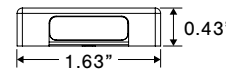

Part No.	Part Description (continued on pg 67)	Amp Draw	Color	Pack
D03-0S45-1	Mini Light Stainless 45 Degree Case			50
D03-0SH0-1	Mini Light Stainless Horizontal Case			50
D03-0SV0-1	Mini Light Stainless Vertical Case			50
D03-3000-1	Mini Light RGB Body	Varies		50
D03-A000-1	Mini Light Amber Lamp Linear Body	0.07A - 0.09A		50
D03-B000-1	Mini Light Blue Lamp Body			50
D03-G000-1	Mini Light Green Lamp Body			50
D03-R000-1	Mini Light Red Lamp Body			50
D03-W000-1	Mini Light White Lamp Body			50

Area/Accent