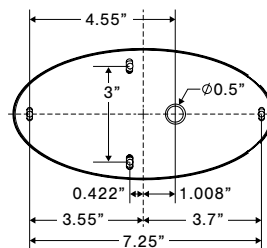

Part No.	Part Description (continued on pg 67)	Amp Draw	Color	Pack
E96-WS00-1	Docking Light TecNiq, Pair	0.45A - 0.55A	☐ ☐	12

Area/Accent