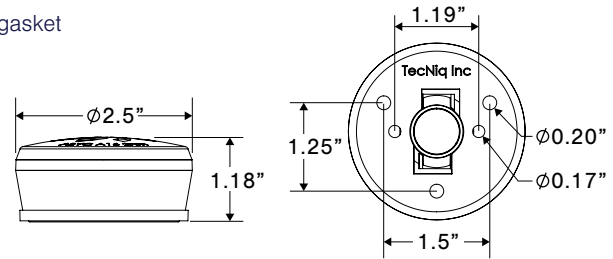

- Great looking light, designed to provide years of safe boating
- Twist-lock base provides easy installation and hidden fasteners
- TecSeal Urethan Potting - Guaranteed Circuit Board Protection
- Excellent UV Resistance
- Meets ABYC A-16 and USCG 2NM
- 360 degree visibility
- 100mA power draw
- Includes TPE mounting gasket

Part No.	Part Description (continued on pg 63)	Amp Draw	Color	Pack
M10-WB00-1	Waketower All-Round Navigation Light, White LED, 2NM	0.09A - 0.11A		12
M10-WB10-1	Waketower All-Round Navigation Light, White LED, 2NM, 16' Wire Lead			12