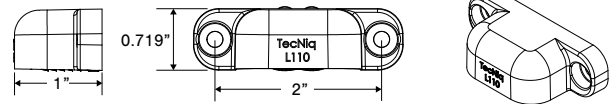

Part No.	Part Description (continued on pg 67)	Amp Draw	Color	Pack	
L11-WB00-1	Black Base License Lamp Vertical Plane Mount	0.06A - 0.11A	☐	☐	10
L11-WC00-1	Chrome Base License Lamp Vertical Plane Mount		☐	☐	10