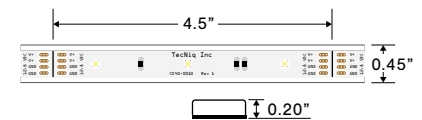

Part No.	Part Description (continued on pg 67)	Amp Draw	Color	Pack
E44-304X-1	Flexible LED Light RGB 18" - Dual 4 -Wire Pigtail	Varies		-
E44-A010-1	Flexible LED Light Amber 4.5" - No Wire	0.58A - 0.70A / 6ft		-
E44-B010-1	Flexible LED Light Blue 4.5" - No Wire	0.41A - 0.50A / 6ft		-
E44-G010-1	Flexible LED Light Green 4.5" - No Wire			-
E44-R010-1	Flexible LED Light Red 4.5" - No Wire	0.58A - 0.70A / 6ft		-
E44-W010-1	Flexible LED Light White 4.5" - No Wire	0.75A - 0.91A / 6ft		-