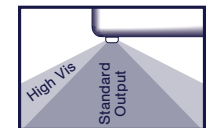

Part No.	Part Description (continued on pg 67)	Amp Draw	Color	Pack
T71-AA0P-1	Rectangular 8 LED Turn Dual Intensity Grommet Mount Amber Lens Pigtail	0.13A - 0.18A		24
T71-AC0P-1	Rectangular 8 LED Turn Dual Intensity Grommet Mount Clear Lens Pigtail			24
T71-RC0P-1	Rectangular 8 LED STT Grommet Mount Clear Lens Pigtail	0.11A - 0.15A		24
T71-RR0P-1	Rectangular 8 LED STT Grommet Mount Red Lens Pigtail			24

Stop/Tail/Turn/ID Bar