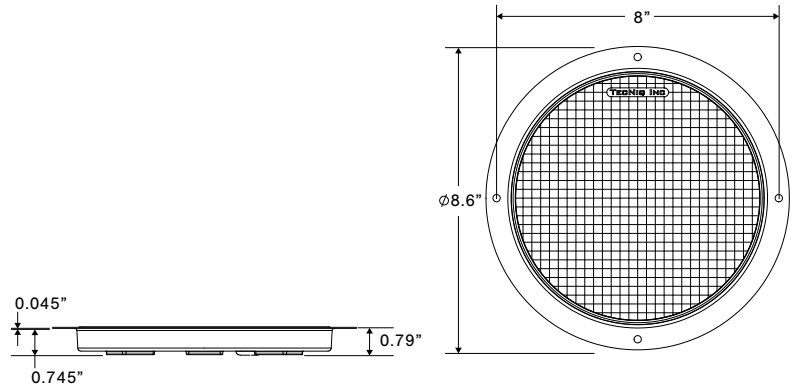

Part No.	Part Description (continued on pg 67)	Amp Draw	Color	Pack
E07-WC00-1	8" EV Recessed Cool White LED w/ Chrome Trim Ring	1.00A - 1.35A		10
E07-WW00-1	8" EV Recessed Cool White LED w/ White Powder Coat Trim Ring			10