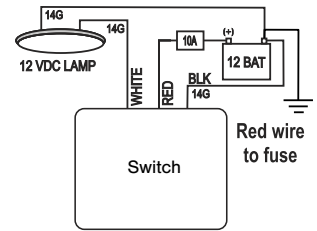

Part No.	Part Description (continued on pg 67)	Amp Draw	Color	Pack
E99-D001-1	Dimmer Rotary			-
E99-D002-1	Dimmer Slide			-