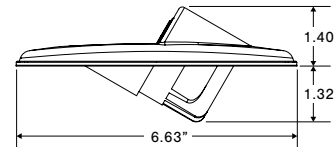

Part No.	Part Description (continued on pg 67)	Amp Draw	Color	Pack
E60-WS20-1	Recessed Mount LED Docking Light, Pair	1.25A - 1.75A	☐ ☐	6 Pairs