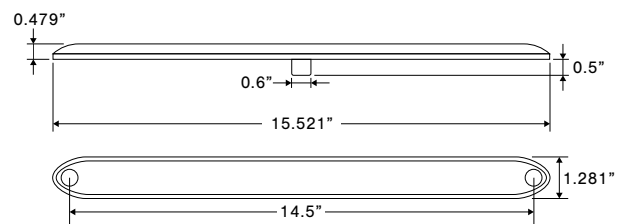

Part No.	Part Description (continued on pg 67)	Amp Draw	Color	Pack
T14-RW00-1	Low Profile ID Bar/ Load Lamp Combination	0.07A / 0.3A (white)		100

Stop/Tail/Turn/ID Bar