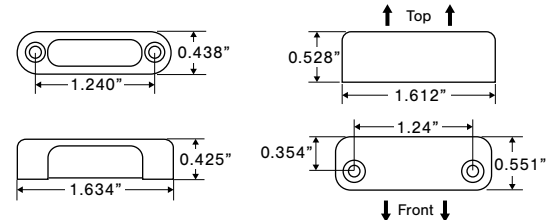

Part No.	Part Description (continued on pg 67)	Amp Draw	Color	Pack
D04-OSH0-1	Dragon Light Linear Horizontal Case - SS			50
D04-OSV0-1	Dragon Light Linear Vertical Case - SS			50
D04-A000-1	Dragon Light Linear Body Amber - 9" Wire	0.08A - 0.12A		50
D04-B000-1	Dragon Light Linear Body Blue - 9" Wire	0.04A - 0.07A		50
D04-D000-1	Dragon Light Linear Body Deep Red - 9" Wire	0.08A - 0.12A		50
D04-G000-1	Dragon Light Linear Body Green - 9" Wire	0.04A - 0.07A		50
D04-R000-1	Dragon Light Linear Body Red - 9" Wire	0.08A - 0.12A		50
D04-W000-1	Dragon Light Linear Body White - 9" Wire	0.08A - 0.12A		50