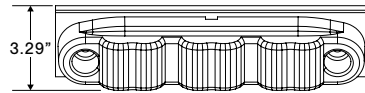

- Extra wide area of illumination (120° x 50°) covers many applications: task lighting, load lamp, ground lighting, panel lighting, and more
- TecSeal Urethane Potting - Guaranteed Circuit Board Protection
- Water proof light that is immune to vibration
- Reliable performance over 50,000 hours
- Powerful multi-chip LEDs create 675 lumens
- Durable construction that can withstand the harshest conditions
- Available with or without the stainless steel mounting bracket

*With Stainless Steel Mounting Bracket