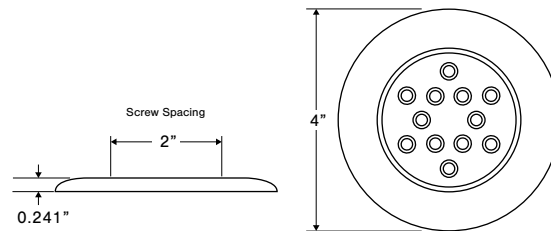

* Combination White/Red Option

* Black & White Trim Models

Part No.	Part Description (continued on pg 67)	Amp Draw	Color	Pack
E06-3S00-1	Silho-X 4" Round RGB Light SS Trim Ring	Varies		10
E06-LS00-1	Silho-X 4" Round Neutral White Light SS Trim Ring			10
E06-MS00-1	Silho-X 4" Round Warm White Light SS Trim Ring	0.22A - 0.26A		10
E06-WS00-1	Silho-X 4" Round Cool White Light SS Trim Ring			10