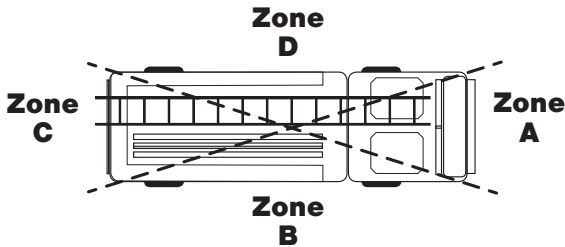

NFPA 1901 Exterior Warning Lighting Minimum Requirements

The warning lights have two separate operating modes with two corresponding specifications.

1. Calling for the right of way (Responding)
2. Blocking the right of way (At the Scene)
3. Flasher Color Specifications

Function	Red	Blue	Amber	White
RESPONDING	Any Zone		Any Zone except A	Any Zone except C
AT THE SCENE	Any Zone			Not Permitted

Small Apparatus - Less than 25'

Responding	Zone A	Zone B	Zone C	Zone D
	Upper & Lower Combined			
H	1,000,000	200,000	400,000	200,000
ANY H POINT	10,000	8,000	10,000	8,000
+/- 5° ANY H	3,500	3,500	3,500	3,500

At The Scene	Zone A	Zone B	Zone C	Zone D
	Upper & Lower Combined			
H	1,000,000	200,000	400,000	200,000
ANY H POINT	10,000	8,000	10,000	8,000
+/- 5° ANY H	3,500	3,500	3,500	3,500

A small apparatus is categorized as a vehicle with a bumper to bumper length of less than twenty-five (25) feet. They have four (4) separate zones. The specifications for each zone include both upper and lower lights. Refer to the NFPA 1901 Standard for Automotive Fire Apparatus, Chapter 13 Low Voltage Electrical Systems and Warning Devices.

NOTE: All values are in candela-seconds/minute.
H = Horizontal plane passing through the optical center

Large Apparatus - Greater than 25'

Responding	Zone A		Zone B		Zone C		Zone D	
	Upper	Lower	Upper	Lower	Upper	Lower	Upper	Lower
H	1,000,000	150,000	400,000	150,000	400,000	150,000	400,000	150,000
ANY H POINT	10,000	3,750	10,000	3,750	10,000	3,750	10,000	3,750
+/- 5° ANY H	3,500	1,300	3,500	1,300	3,500	1,300	3,500	1,300

At The Scene	Zone A		Zone B		Zone C		Zone D	
	Upper	Lower	Upper	Lower	Upper	Lower	Upper	Lower
H	400,000	150,000	400,000	150,000	800,000	150,000	400,000	150,000
ANY H POINT	10,000	3,750	10,000	3,750	10,000	3,750	10,000	3,750
+/- 5° ANY H	3,500	1,300	3,500	1,300	3,500	1,300	3,500	1,300

A large apparatus is categorized as a vehicle with a length of greater than twenty-five (25) feet. They are divided into four (4) separate zones, each divided into upper and lower.

For lower levels of Zones B & D, distances between optical warning devices may not exceed twenty five (25) feet. Additional mid-ship devices are required.

NOTE: All values are in candela-seconds/minute. H= Horizontal plane passing through the optical center