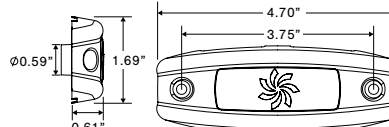

Part No.	Part Description (continued on pg 63)	Amp Draw	Color	Pack
M50-3S03-1	Water Dragon Underwater Light + Driver, RGB 3 LED	Varies		10
M50-3S06-1	Water Dragon Underwater Light + Driver, RGB 6 LED			10
M50-3S12-1	Water Dragon Underwater Light + Driver, RGB 12 LED			10
M50-BS03-1	Water Dragon Underwater Light, Blue, 3 LED	0.6A - 0.73A		10
M50-BS06-1	Water Dragon Underwater Light, Blue, 6 LED	1.13A - 1.38A		10
M50-GS12-1	Water Dragon Underwater Light, Green, 12 LED	2.25A - 2.75A		10
M50-GS03-1	Water Dragon Underwater Light, Green, 3 LED	0.6A - 0.73A		10
M50-WS06-1	Water Dragon Underwater Light, White, 6 LED, 2700 Lumens	1.98A - 2.42A		10
M50-WS12-1	Water Dragon Underwater Light, White, 12 LED, 5500 Lumens	3.96A - 4.84A		10
M51-WB03-1	Water Dragon Standard Underwater Light, White, 3 LED, 375 lumens	0.27A - 0.33A		10