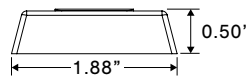

Part No.	Part Description (continued on pg 67)	Amp Draw	Color	Pack
D03-0S45-1	Mini Light Stainless 45 Degree Case			50
D03-0SH0-1	Mini Light Stainless Horizontal Case			50
D03-0SV0-1	Mini Light Stainless Vertical Case			50
D03-3000-1	Mini Light RGB Body	Varies		50
D03-A000-1	Mini Light Amber Lamp Linear Body	0.07A - 0.09A		50
D03-B000-1	Mini Light Blue Lamp Body			50
D03-G000-1	Mini Light Green Lamp Body			50
D03-R000-1	Mini Light Red Lamp Body			50
D03-W000-1	Mini Light White Lamp Body			50

Area/Accent