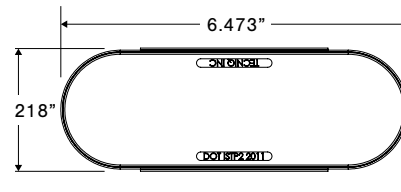

- Smooth surface, great looking reverse light
- Fits all industry standard 6" oval applications
- Available in hardwired pigtail, standard connectors, or custom connectors for easy installation
- Grommet or surface mount
- Can be mounted horizontal, vertical, or at any angle
- TecSeal Urethane Potting - Guaranteed Circuit Board Protection
- Excellent UV Resistance - Automotive exterior lighting grade polycarbonate
- IP68 Rated - Dust and water proof with hermetic seal
- Meets all FMVSS 108 standards for wide and narrow vehicles

Part No.	Part Description (continued on pg 67)	Amp Draw	Color	Pack
T66-WCRP-1	6" Oval Reverse 6 LED White Grommet Mount Clear Lens Pigtail	0.21A - 0.27A	☐ ☐	140
T66-WCSP-1	6" Oval Reverse 6 LED White Surface Mount Clear Lens Pigtail		☐ ☐	140