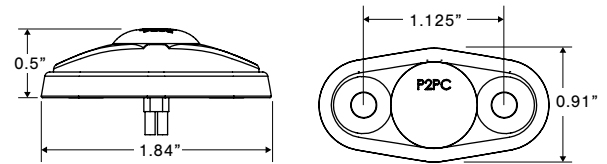

- New surface mounted mini clearance markers, offer a great appearance, easy installation, and can be purchased with available gasket
- Easily mounts with two screws
- TecSeal Urethane Potting - Guaranteed Circuit Board Protection
- IP68 Rated - Dust and water proof
- PC/P2 output exceeds FMVSS 108 specifications
- Reliable performance over 100,000 hours

Part No.	Part Description (continued on pg 67)	Amp Draw	Color	Pack
S38-AA09-1	Amber Mini Surface Mount PC Sidemarker Amber Lens	0.07A - 0.09A		100
S38-AC09-1	Amber Mini Surface Mount PC Sidemarker Clear Lens	0.03A - 0.06A		100
S38-RC09-1	Red Mini Surface Mount PC Sidemarker Clear Lens	0.06A - 0.08A		100
S38-RR09-1	Red Mini Surface Mount PC Sidemarker Red Lens	0.07A - 0.09A		100

S39 – Adhesive Mounted PC Rated Side Marker

NEW PRODUCT

- IP68 Rated - Dust and water proof with hermetic seal
- TecSeal Urethane Potting - Guaranteed Circuit Board Protection
- Impact resistant lens
- UV Resistant automotive grade polycarbonate lens
- Rated LED Life - 50,000 hrs