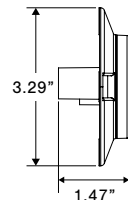

Part No.	Part Description (continued on pg 67)	Amp Draw	Color	Pack
T66-WCRP-1	6" Oval Reverse 6 LED White Grommet Mount Clear Lens Pigtail	0.21A - 0.27A	☐ ☐	140
T66-WCSP-1	6" Oval Reverse 6 LED White Surface Mount Clear Lens Pigtail		☐ ☐	140