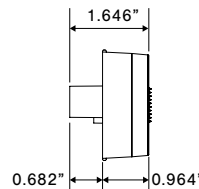

Part No.	Part Description (continued on pg 67)	Amp Draw	Color	Pack
T60-AAVP-1	6" Oval Amber Turn Vertical Grommet Mnt Amber Lens Pig Tail	0.17A - 0.23A		140
T60-ACVP-1	6" Oval Amber Turn Vertical Grommet Mnt Clear Lens Pig Tail	0.28A - 0.36A		140
T60-RCVP-1	6" Oval Red STT Vertical Grommet Mount Clear Lens Pig Tail	0.10A - 0.14A		140
T60-RRVP-1	6" Oval Red STT Vertical Grommet Mount Red Lens Pig Tail	0.17A - 0.23A		140
T60-WCHP-1	6" Oval White Light Horiz Grommet Mount Clear Lens Pig Tail	0.21A - 0.27A		140