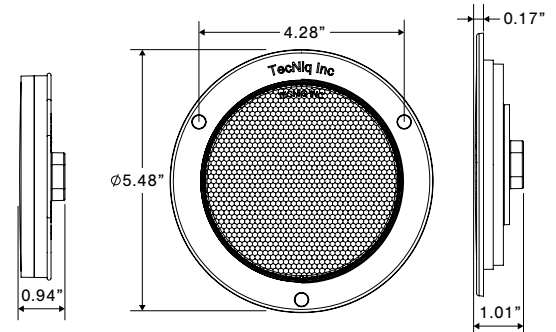

Part No.	Part Description (continued on pg 67)	Amp Draw	Color	Pack
T44-WD0B-1	4" Round 8 LED Grommet Mount Dome Light w/ .180 Bullets	0.35A - 0.48A		100
T44-WDFB-1	4" Round 8 LED Flange Mount Dome Light w/ .180 Bullets			100