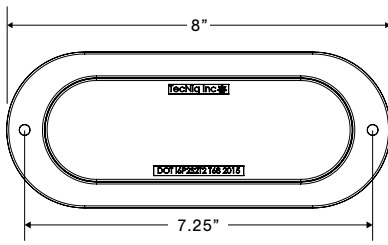

- TecNiq's new 6" oval high visibility reverse light
- Grommet and flange mount - with pigtail, standard, or custom connectors
- Extremely bright and durable
- Fits all industry standard 6" oval applications
- TecSeal Urethane Potting - Guaranteed Circuit Board Protection
- Excellent UV Resistance - Automotive exterior lighting grade polycarbonate
- IP68 Rated - Dust and water proof with hermetic seal
- Reliable performance over 50,000 hours