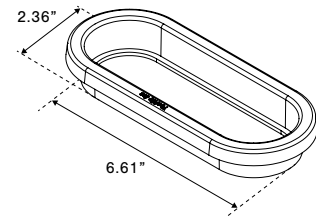

Part No.	Part Description (continued on pg 67)	Amp Draw	Color	Pack
T68-AAZ0A-1	6" Oval High Visibility Strobe Grommet Mount Amp			120
T68-AAZ0P-1	6" Oval High Visibility Strobe Grommet Mount Pigtail	0.125A - 0.155A		140
T68-AAZ0T-1	6" Oval High Visibility Strobe Grommet Mount Tri Pole			120