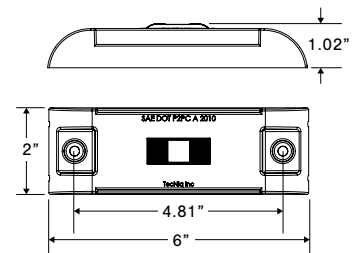

- Integrated retro-reflector, eliminating the need for additional reflectors
- TecSeal Urethane Potting - Guaranteed Circuit Board Protection
- Excellent UV Resistance - Automotive exterior lighting grade polycarbonate
- Uses S99 two pole spade connector
- IP68 Rated - Dust and water proof
- Durable impact resistant lens
- Exceeds FMVSS 108 standards
- Reliable performance over 100,000 hours