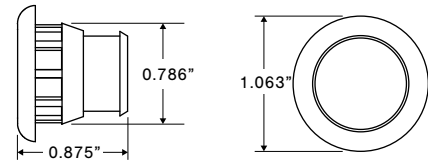

Part No.	Part Description (continued on pg 67)	Amp Draw	Color	Pack
S33-0S00-1	Stainless Steel Trim Ring for S33 and S34			100
S33-AA09-1	3/4" Mini P2 Amber Sidemarker Amber Lens, white ground wire			100
S33-AC09-1	3/4" Mini P2 Amber Sidemarker Clear Lens, white ground wire	0.05A - 0.07A		100
S33-RC09-1	3/4" Mini P2 Red Sidemarker Clear Lens white ground wire			100
S33-RR09-1	3/4" Mini P2 Red Sidemarker Red Lens white ground wire			100