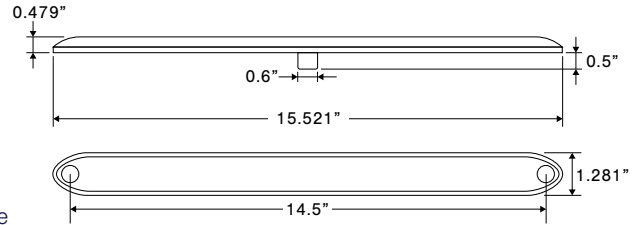

* Optional chrome bezel available

- Our new combination Stop/Tail/Turn and Reverse Light - all your needs in one light
- IP68 Rated - Dust and water proof with hermetic seal
- Can be mounted horizontal, vertical, or at any angle
- TecSeal Urethane Potting - Guaranteed Circuit Board Protection
- FMVSS 108 – meets all standards for wide and narrow vehicles
- Durable impact resistant lens
- Excellent UV Resistance - Automotive exterior lighting grade polycarbonate

Part No.	Part Description (continued on pg 63)	Amp Draw	Color	Pack
T15-RCW0-1	Low profile Red LED Clear Lens with Reverse	0.15A / 0.3A (white)		100