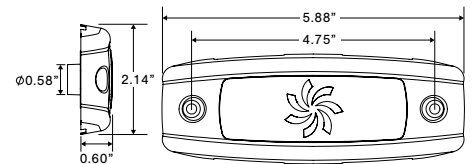

Part No.	Part Description (continued on pg 63)	Amp Draw	Color	Pack
M50-3S03-1	Water Dragon Underwater Light + Driver, RGB 3 LED	Varies		10
M50-3S06-1	Water Dragon Underwater Light + Driver, RGB 6 LED			10
M50-3S12-1	Water Dragon Underwater Light + Driver, RGB 12 LED			10
M50-BS03-1	Water Dragon Underwater Light, Blue, 3 LED	0.6A - 0.73A		10
M50-BS06-1	Water Dragon Underwater Light, Blue, 6 LED	1.13A - 1.38A		10
M50-GS12-1	Water Dragon Underwater Light, Green, 12 LED	2.25A - 2.75A		10
M50-GS03-1	Water Dragon Underwater Light, Green, 3 LED	0.6A - 0.73A		10
M50-WS06-1	Water Dragon Underwater Light, White, 6 LED, 2700 Lumens	1.98A - 2.42A		10
M50-WS12-1	Water Dragon Underwater Light, White, 12 LED, 5500 Lumens	3.96A - 4.84A		10
M51-WB03-1	Water Dragon Standard Underwater Light, White, 3 LED, 375 lumens	0.27A - 0.33A		10