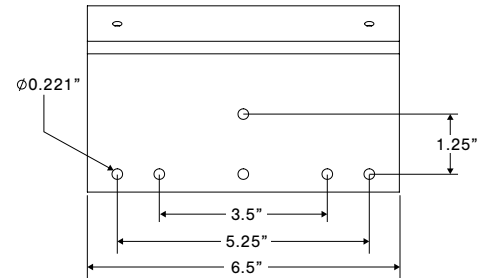

E10 – Ground/Pump Panel Light

- Extra wide area of illumination (120° x 50°) covers many applications: task lighting, load lamp, ground lighting, panel lighting, and more
- TecSeal Urethane Potting - Guaranteed Circuit Board Protection
- Water proof light that is immune to vibration
- Reliable performance over 50,000 hours
- Powerful multi-chip LEDs create 675 lumens
- Durable construction that can withstand the harshest conditions
- Available with or without the stainless steel mounting bracket

Part No.	Part Description (continued on pg 63)	Amp Draw	Color	Pack
E10-W000-1	EV Ground/Pump Panel Light	0.36A - 0.44A	☐ ☐	10
E10-WS00-1	EV Ground/Pump Panel Light with SS Bracket		☐ ☐	10

First Responders choose TecNiq for their Flashers & Scene Lighting.