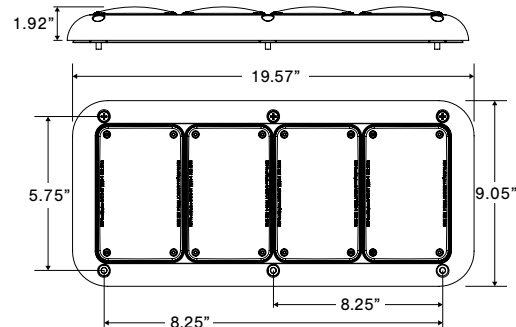

Part No.	Part Description (continued on pg 67)	Pack
K60-0C40-1	K60 Chrome Quad Bezel w/ Gasket & Grommets	1