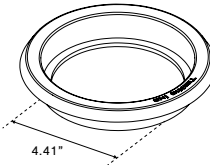

Part No.	Part Description (continued on pg 67)	Amp Draw	Color	Pack
T40-0G00-1	4" Round Grommet			100
T40-AA0P-1	4" Round Amber Turn Lamp Amber Lens Grommet Mount w/Pig Tail	0.17A - 0.23A		100
T40-AAFP-1	4" Round Amber Turn Lamp Amber Lens Flange Mount w/Pig Tail			100
T40-AC0P-1	4" Round Amber Turn Lamp Clear Lens Grommet Mount w/Pig Tail	0.26A - 0.34A		100
T40-ACFP-1	4" Round Amber Turn Lamp Clear Lens Flange Mount w/Pig Tail			100
T40-RC0P-1	4" Round STT Lamp Clear Lens Grommet Mount w/Pig Tail	0.10A - 0.14A		100
T40-RCFP-1	4" Round STT Clear Lens Flange Mount w/Pig Tail			100
T40-RR0P-1	4" Round STT Lamp Red Lens Grommet Mount w/Pig Tail	0.17A - 0.23A		100
T40-RRFP-1	4" Round STT Red Lens Flange Mount w/Pig Tail			100