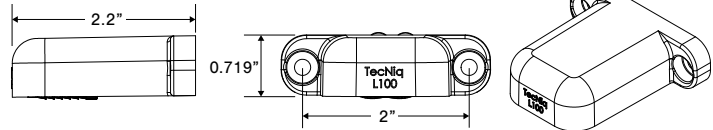

Part No.	Part Description (continued on pg 67)	Amp Draw	Color	Pack	
L10-WB00-1	Black Base License Lamp Vertical Plane Mount	0.06A - 0.11A	☐	☐	10
L10-WC00-1	Chrome Base License Lamp Vertical Plane Mount		☐	☐	10

L11 – DOT rated LED License Lamp

- SAE DOT rated
- IP68 Rated - Dust and water proof
- TecSeal Urethane Potting - Guaranteed Circuit Board Protection
- Durable impact resistant lens
- Life performance over 50,000 hours
- Easily mounts using just two screws
- Available in our black or chrome finish

* Also available in black