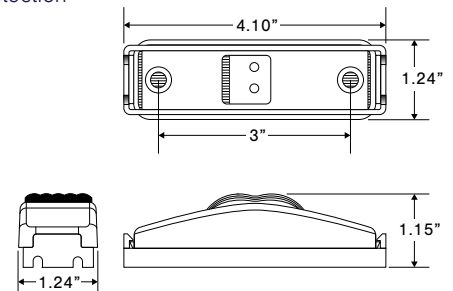

Part No.	Part Description (continued on pg 67)	Amp Draw	Color	Pack
S19-0B00-1	Black 1" x 4" Self Grounding Base			120
S19-0C00-1	Chrome 1" x 4" Self Grounding Base			120
S19-AA00-1	1" x 4" Amber PC Sidemarker Amber Lens			120
S19-AC00-1	1" x 4" Amber PC Sidemarker Clear Lens	0.04A - 0.07A		120
S19-RC00-1	1" x 4" Red PC Sidemarker Clear Lens			120
S19-RR00-1	1" x 4" Red PC Sidemarker Red Lens			120