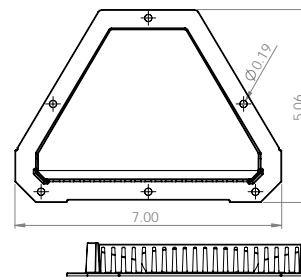

Part No.	Part Description (continued on pg 67)	Amp Draw	Color	Pack
J00-0B00-1	Exterior Vent Cover Black			1
J00-0B01-1	Interior Circular Vent Cover Black			1

Accessories