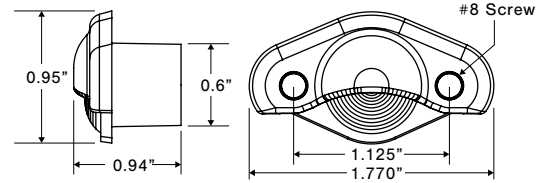

NEW PRODUCT COMING Q1!

Part No.	Part Description (continued on pg 63)	Amp Draw	Color	Pack
D16-WB00-1	High Output Race Light Black Housing	2.55A - 3.45A		1

E02 – Miniature Accent Light

- Built to last – Very tough design, providing a lifetime of area or walkway lighting
- Reliable 100,000 hour lifetime performance
- Requires 5/8" hole and two #8 screws for installation
- Uses our TecSeal potting – Guaranteed water proof
- IP68 Rated
- Has excellent UV and impact resistance – Very tough polycarbonate
- 90 degree light projection - available with or without black cover
- Comes in white, blue, red, and green LED colors