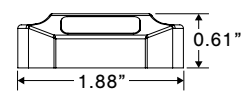

Part No.	Part Description (continued on pg 67)	Amp Draw	Color	Pack
D03-0S45-1	Mini Light Stainless 45 Degree Case			50
D03-0SH0-1	Mini Light Stainless Horizontal Case			50
D03-0SV0-1	Mini Light Stainless Vertical Case			50
D03-3000-1	Mini Light RGB Body	Varies		50
D03-A000-1	Mini Light Amber Lamp Linear Body	0.07A - 0.09A		50
D03-B000-1	Mini Light Blue Lamp Body			50
D03-G000-1	Mini Light Green Lamp Body			50
D03-R000-1	Mini Light Red Lamp Body			50
D03-W000-1	Mini Light White Lamp Body			50

Area/Accent