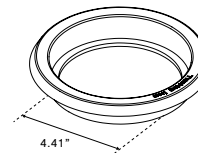

- Save time and money with our new, smooth surface combination Stop/Tail/Turn and Reverse Light
- Available in hardwired pigtail, standard connectors, or custom connectors for easy installation
- Fits all standard 4” round applications
- Grommet or flange mount
- TecSeal Urethane Potting - Guaranteed Circuit Board Protection
- Hi-Visibility gives increased brightness off angle for greater safety