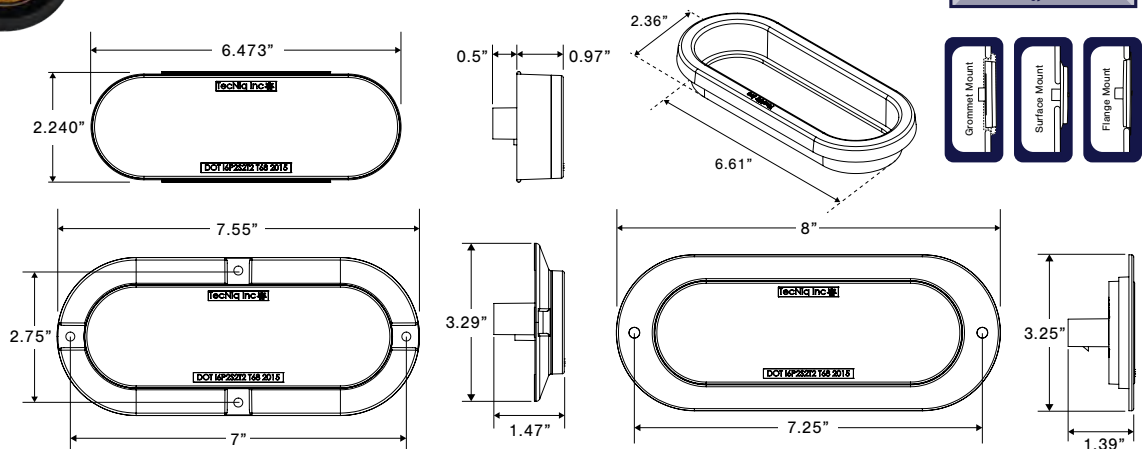

S50 – Heavy Duty Identification Bar

- Submersible over 80" ID bar
- Rugged impact resistant design
- Available in colored or clear impact resistant lens
- TecSeal Urethane Potting - Guaranteed Circuit Board Protection
- IP68 rating while exceeding FMVSS 108 standards
- Reliable performance over 100,000 hours

Stop/Tail/Turn/ID Bar

S52 – V-Shaped Identification Bar for Marine Trailers

- Submersible LED Identification bar
- TecSeal Urethane Potting - Guaranteed Circuit Board Protection
- Available in colored or clear impact resistant lens
- IP68 rating while exceeding FMVSS 108 standards
- Reliable performance over 100,000 hours

* Can be mounted at any angle

Part No.	Part Description (continued on pg 67)	Amp Draw	Color	Pack
T66-AAOP-1	6" Oval 6 LED Turn Dual Intensity Grommet Mount Amber Lens Pigtail	0.17A - 0.28A		140
T66-AASP-1	6" Oval 6 LED Turn Dual Intensity Surface Mount Amber Lens Pigtail			140
T66-ACOP-1	6" Oval 6 LED Turn Dual Intensity Grommet Mount Clear Lens Pigtail	0.12A - 0.16A		140
T66-RCOP-1	6" Oval 6 LED STT Grommet Mount Clear Lens Pigtail	0.12A - 0.16A		140
T66-RCSP-1	6" Oval 6 LED STT Surface Mount Clear Lens Pigtail			140
T66-RR0P-1	6" Oval 6 LED STT Grommet Mount Red Lens Pigtail	0.17A - 0.28A		140
T66-RRSP-1	6" Oval 6 LED STT Surface Mount Red Lens Pig Tail			140

Stop/Tail/Turn/ID Bar

T68 – 6” Oval LED High Visibility STT

- Fits all industry standard 6” oval applications
- Grommet, flange, and surface
- Available in hardwired pigtail, standard connectors, or custom connectors for easy installation
- TecSeal Urethane Potting - Guaranteed Circuit Board Protection
- Excellent UV Resistance - Automotive exterior lighting grade polycarbonate
- Hi-Visibility gives increased brightness off angle for greater safety