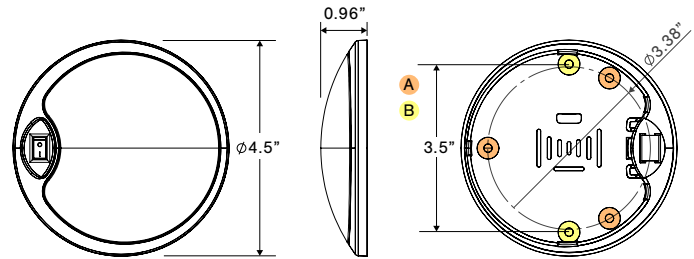

- Lamp features (12) high efficiency LEDs, providing 300 lumens
- Sleek and stylish surface mount design
- Available with or without integrated ON/OFF switch
- Two mounting hole patterns, hidden behind the lens
- Reliable performance over 50,000 hours

Part No.	Part Description (continued on pg 67)	Amp Draw	Color	Pack
E50-MC00-1	4.5" Round Interior Lamp 12 LED No Switch	0.32A - 0.44A		20
E50-MCS0-1	4.5" Round Interior Lamp 12 LED With Switch			20
E50-WC00-1	4.5" Round Interior Lamp 12 LED No Switch Cool LED			20
E50-WCS0-1	4.5" Round Interior Lamp 12 LED With Switch Cool LED			20