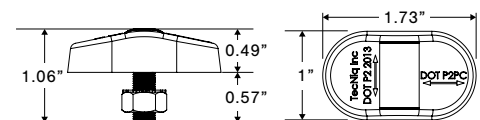

Part No.	Part Description (continued on pg 67)	Amp Draw	Color	Pack
S14-AAS0-1	S14 Amber PCP2 Stud Mount Marker Light Amber Lens 6" Pigtail	0.04A - 0.07A		100
S14-ACS0-1	S14 Amber PCP2 Stud Mount Marker Light Clear Lens Pigtail			100
S14-RCS0-1	S14 Red PCP2 Stud Mount Marker Light Clear Lens Pigtail			100
S14-RRS0-1	S14 Red PCP2 Stud Mount Marker Light Red Lens 6" Pigtail			100