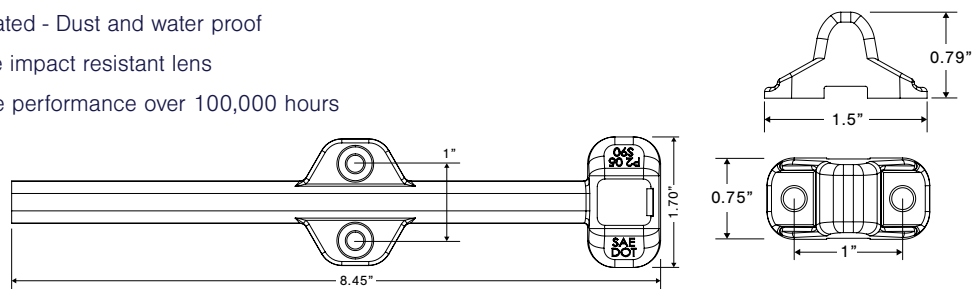

Part No.	Part Description (continued on pg 67)	Amp Draw	Color	Pack
S90-0000-1	Fender Sidemarker Light	0.04A - 0.07A		150
S90-0BS0-1	Fender Sidemarker Light Wire Guide 4 Hole Black			150
S90-0CS0-1	Fender Sidemarker Light Wire Guide 4 Hole Chrome			150
S90-0SS0-1	Fender Sidemarker Light SS Stamping			150