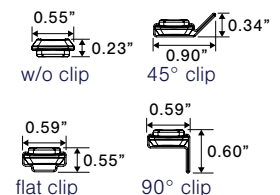

E45 – Slim Light

- Available brightness: 150 Lm/4.5" section
300 Lm/4.5" section (premium)
- Easy installation, snaps into place with flat, 45°, or 90° mounting clips
- Available in 7", 11.5", 25", 47.5" lengths
- Sealed with TPE end caps for superior protection