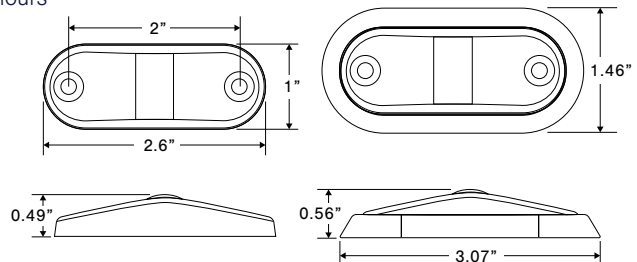

Part No.	Part Description (continued on pg 67)	Amp Draw	Color	Pack
S17-0GB0-1	Model S170 Black Base & Gasket Large			100
S17-0GC0-1	Model S170 Chrome Base & Gasket - Large			100
S17-AA0P-1	Model S170 Amber P2/PC Sidemarker Amber Lens 6" Pigtail	0.07A - 0.09A		100
S17-AC0P-1	Model S170 Amber P2/PC Sidemarker Clear Lens 6" Pigtail	0.04A - 0.07A		100
S17-RC0P-1	Model S170 Red P2/PC Sidemarker Clear Lens 6" Pigtail			100
S17-RR0P-1	Model S170 Red P2/PC Sidemarker Red Lens 6" Pigtail	0.07A - 0.09A		100