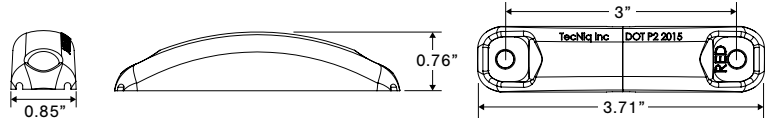

*Wire hide coming in 2020

- New fender light with excellent durability
- Submersible bi-color red/amber LED fender light
- Part of the S180 side marker family
- TecSeal Urethane Potting - Guaranteed Circuit Board Protection
- Excellent UV Resistance - Automotive exterior lighting grade polycarbonate
- IP68 Rated - Dust and water proof
- Reliable performance over 100,000 hours
- Low amp draw
- Easily mounts with just two screws

Part No.	Part Description (continued on pg 67)	Amp Draw	Color	Pack
S91-AR00-1	Fender Sidemarker Light, Red/Amber Lens Pigtail	0.06A - 0.07A		100
S91-ARC0-1	Fender Sidemarker Light, Clear Lens, Red/Amber LED Pigtail			100

Sidemarkers