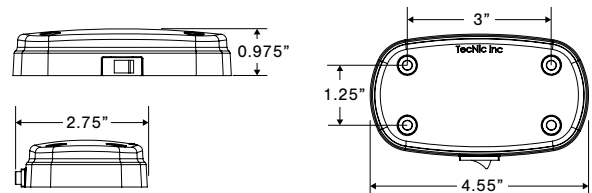

- Surface mounted for ease of installation – requires one 3/8" wire hole
- Vibration proof, moisture-resistant design
- Reliable performance over 50,000 hours
- Available with or without integrated on/off switch
- Lamp output of 800 lumens
- Made with high grade polycarbonate for excellent optic quality and impact resistance