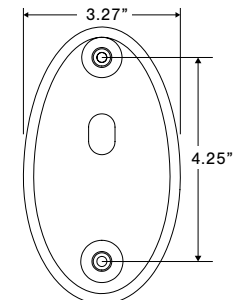

Part No.	Part Description (continued on pg 67)	Amp Draw	Color	Pack
E61-WS00-1	Surface Mount LED Docking Light, Pair	0.85A - 1.15A	☐ ☐	6 Pairs