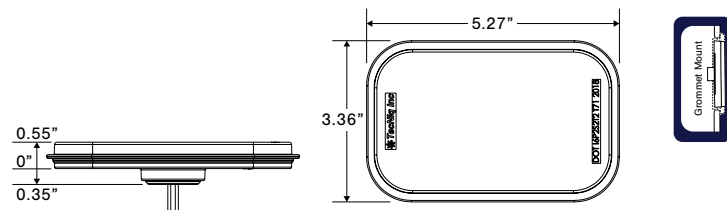

Part No.	Part Description (continued on pg 67)	Amp Draw	Color	Pack
T71-AA0P-1	Rectangular 8 LED Turn Dual Intensity Grommet Mount Amber Lens Pigtail	0.13A - 0.18A		24
T71-AC0P-1	Rectangular 8 LED Turn Dual Intensity Grommet Mount Clear Lens Pigtail			24
T71-RC0P-1	Rectangular 8 LED STT Grommet Mount Clear Lens Pigtail	0.11A - 0.15A		24
T71-RR0P-1	Rectangular 8 LED STT Grommet Mount Red Lens Pigtail			24

Stop/Tail/Turn/ID Bar