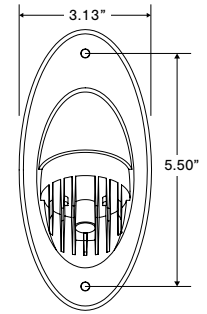

Part No.	Part Description (continued on pg 67)	Amp Draw	Color	Pack
E60-WS20-1	Recessed Mount LED Docking Light, Pair	1.25A - 1.75A	☐ ☐	6 Pairs