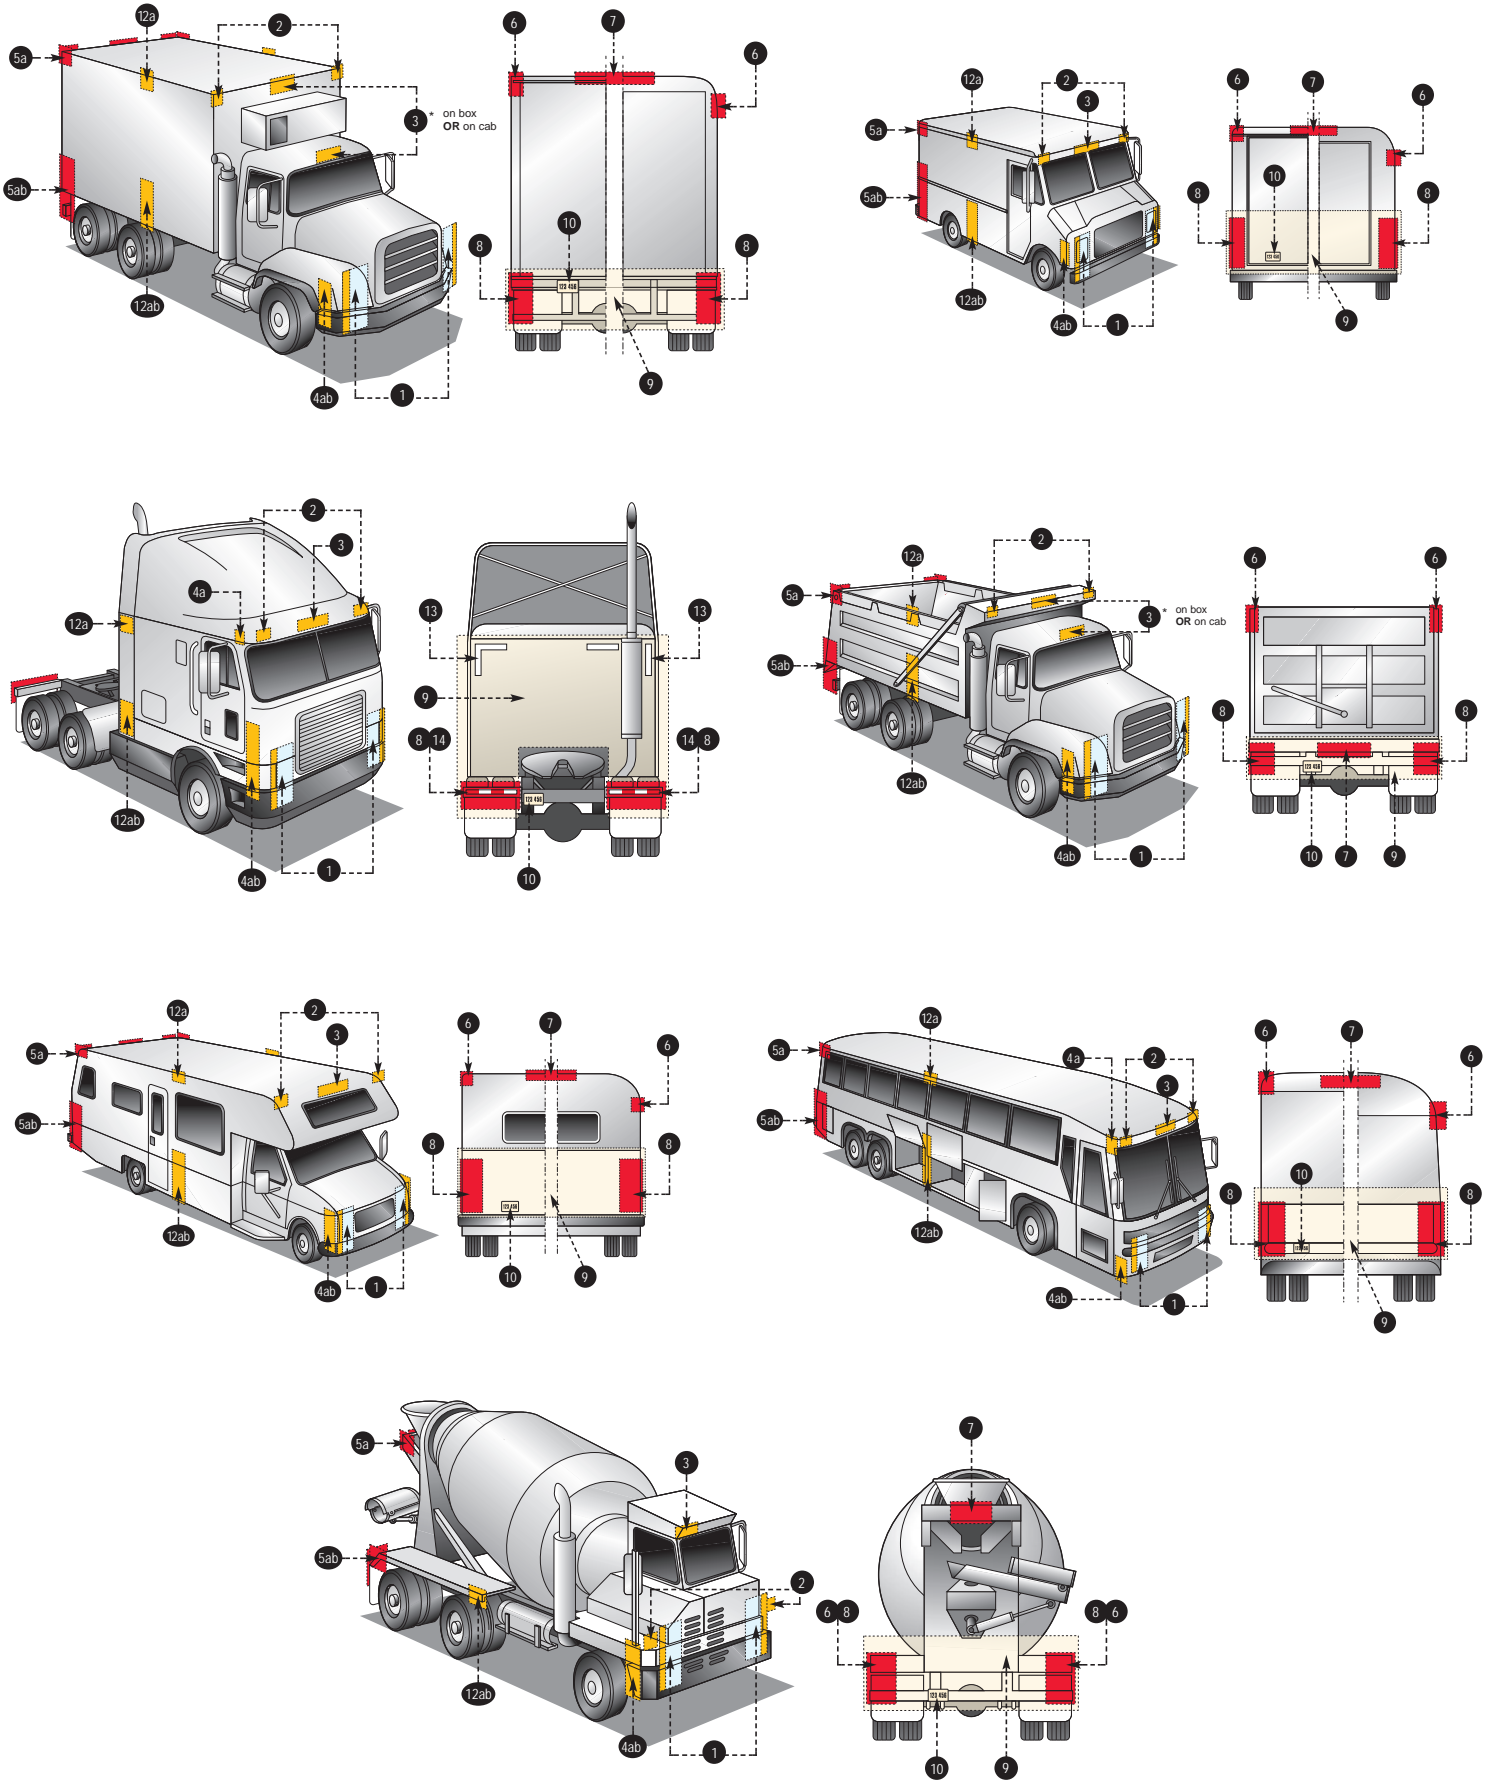

*Photometrically certified at installation angle

Length - 30' or longer

	DESCRIPTION				MANDATORY REQUIREMENTS		
	Equipment	(SAE Lens Coding)	Functional Purpose	QTY	Color	Location	Height (in) From Ground
12a	Intermediate Side Marker Lamps	(P2 or P3)	Indicate presence of long vehicle	Min 2	Amber	Each side near center	15" minimum
12b	Intermediate Side Reflex Reflectors	(A)	Indicate presence of long vehicle	Min 2	Amber	Each side near center - Facing Sideways	15"- 60"

Truck Tractors

	DESCRIPTION			MANDATORY REQUIREMENTS			
	Conspicuity Treatment	DOT Coding	QTY	Color	Location	Height (in) From Ground	Options
9	Rear Upper Body Marking	DOT-C, DOT-C2, DOT-C3, DOT-C4	Exactly 2 pairs of 300mm (11.8") long strips	White	On the rear upper corners of cab - facing rearward	At the top	Rear lower body and side conspicuity treatment may also be solid white, solid amber, or white and amber
11	Rear Marking		Exactly 2 sections of min 600mm (24") long strips	Red/White	Rear - facing rearward - on fenders, on mud flap brackets, or within 300mm below top of mudflaps	As horizontal and as close to the range of 15"- 60" from ground as practicable	

Truck, Bus, & MPV Requirements