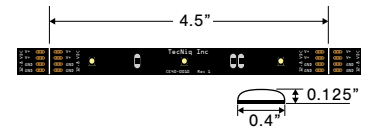

Part No.	Part Description (continued on pg 67)	Amp Draw	Color	Pack
E41-304X-1	Flexible LED Light RGB 18" - Dual 4 -Wire Pigtail	Varies		-
E41-A010-1	Flexible LED Light Amber 4.5" - No Wire	0.58A - 0.70A / 6ft		-
E41-B010-1	Flexible LED Light Blue 4.5" - No Wire	0.41A - 0.50A / 6ft		-
E41-G010-1	Flexible LED Light Green 4.5" - No Wire			-
E41-R010-1	Flexible LED Light Red 4.5" - No Wire	0.58A - 0.70A / 6ft		-
E41-W010-1	Flexible LED Light White 4.5" - No Wire	0.75A - 0.91A / 6ft		-