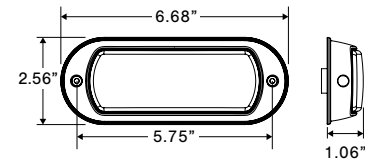

* Chrome or black bezel and gasket kit sold separately

Part No.	Part Description (continued on pg 67)	Amp Draw	Color	Pack
K50-AA00-1	K50 AutoSync Amber Flasher Lamp Amber Lens	≈1.80A (0.90A avg)		1
K50-BB00-1	K50 AutoSync Blue Flasher Lamp Blue Lens			1
K50-GG00-1	K50 AutoSync Green Flasher Lamp Green Lens			1
K50-RR00-1	K50 AutoSync Red Flasher Lamp Red Lens			1
K50-WC00-1	K50 AutoSync White Flasher Lamp Clear Lens			1
K50-AR00-1	K50 AutoSync Amber Red Combo Flasher Lamp Clear Lens	≈0.90A alternating between colors		1
K50-BR00-1	K50 AutoSync Blue Red Combo Flasher Lamp Clear Lens			1
K50-WB00-1	K50 AutoSync White Blue Combo Flasher Lamp Clear Lens			1
K50-WR00-1	K50 AutoSync White Red Combo Flasher Lamp Clear Lens			1

Strobe/Flashers