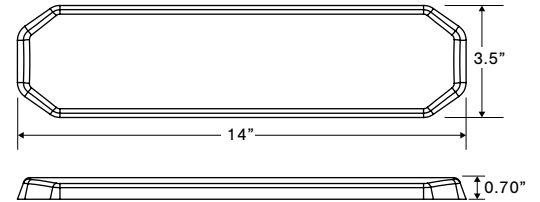

Part No.	Part Description (continued on pg 67)	Amp Draw	Color	Pack
E32-L000-1	Surface Mount 4K White 42 LED Interior Light			10
E32-L00M-1	Surface Mount 4K White 42 LED Interior Light, w/ Motion Detector Switch	1.36A - 1.84A		10
E32-L00S-1	Surface Mount 4K White 42 LED Interior Light, w/ On-Off Switch			10