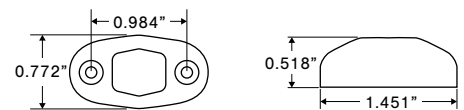

- Completely sealed IP68 rated design
- Easy installation – two #4 screws
- 316 stainless steel cover
- Can be mounted with or without stainless steel cover
- Cover also available in black and white powder coat
- Life performance: 50,000 hours
- Output of 21 Lumens