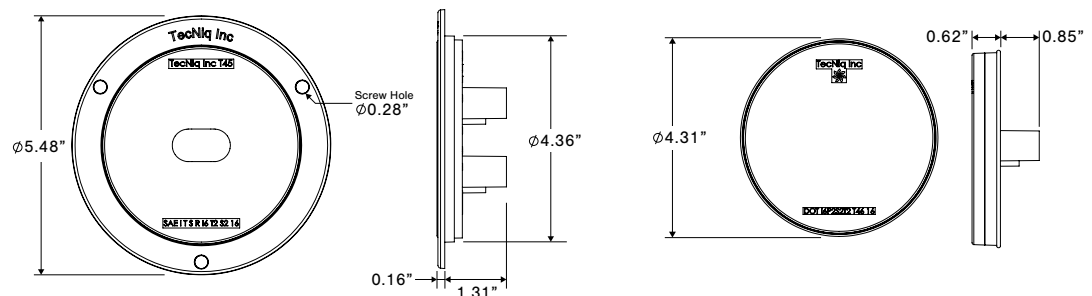

Part No.	Part Description (continued on pg 67)	Amp Draw	Color	Pack
T46-AAZ0P-1	Hi Vis 4" Round Strobe Amber Amber Lens Grommet Pigtail	0.125A - 0.155A		100
T46-AAZFP-1	Hi Vis 4" Round Strobe Amber Amber Lens Flange Pigtail			100
T46-ACZ0P-1	Hi Vis 4" Round Strobe Amber Clear Lens Grommet Pigtail			100
T46-ACZFP-1	Hi Vis 4" Round Strobe Amber Clear Lens Flange Pigtail			100