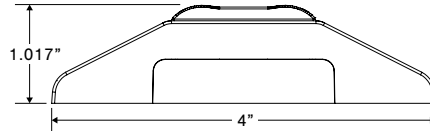

Part No.	Part Description (continued on pg 67)	Amp Draw	Color	Pack
S36-AA20-1	S36 Amber PC Sidemarker Amber Lens	0.05A - 0.07A		100
S36-AC20-1	S36 Amber PC Sidemarker Clear Lens			100
S36-RC20-1	S36 Red PC Sidemarker Clear Lens			100
S36-RR20-1	S36 Red PC Sidemarker Red Lens			100

Sidemarkers