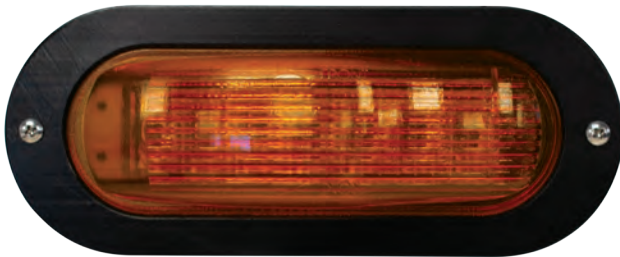

T90 – High Efficiency California Mid-Turn

**NEW PRODUCT
COMING Q2!**

- Brand new for TecNiq, the California Mid-Turn
- TecSeal Urethane Potting - Guaranteed Circuit Board Protection
- Excellent UV Resistance - Automotive exterior lighting grade polycarbonate
- IP68 Rated - Dust and water proof
- Reliable performance over 100,000 hours
- A breakaway from traditional designs

Keep watching for ordering information on our **website** and **newsletter** by Q2.