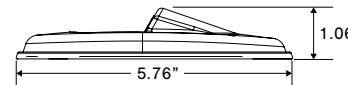

Part No.	Part Description (continued on pg 67)	Amp Draw	Color	Pack
E61-WS00-1	Surface Mount LED Docking Light, Pair	0.85A - 1.15A	☐ ☐	6 Pairs