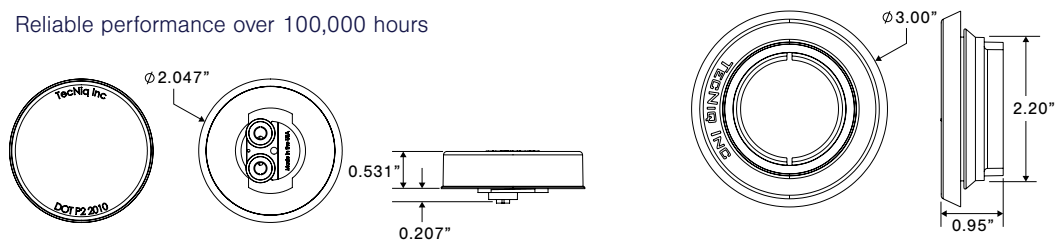

- Grommet mounted industry standard size
- TecSeal Urethane Potting - Guaranteed Circuit Board Protection
- Excellent UV Resistance - Automotive exterior lighting grade polycarbonate
- IP68 Rated - Dust and water proof with hermetic seal
- Durable impact resistant lens
- Exceeds FMVSS 108 standards
- Standard non-polarized connector
- Reliable performance over 100,000 hours