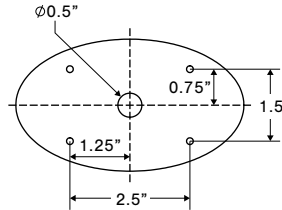

* Also available in black

Part No.	Part Description (continued on pg 67)	Amp Draw	Color	Pack
E16-LW00-1	E16 Interior SM Neutral White Oval Light White Base	0.18A - 0.23A		20
E16-LWS0-1	E16 Interior SM Neutral White Oval Light White Base w/Switch			20
E16-MW00-1	E16 Interior SM Warm White Oval Light White Base			20
E16-MWS0-1	E16 Interior SM Warm White Oval Light White Base w/Switch			20
E16-WW00-1	E16 Interior SM Cool White Oval Light White Base			20
E16-WWS0-1	E16 Interior SM Cool White Oval Light White Base w/Switch			20