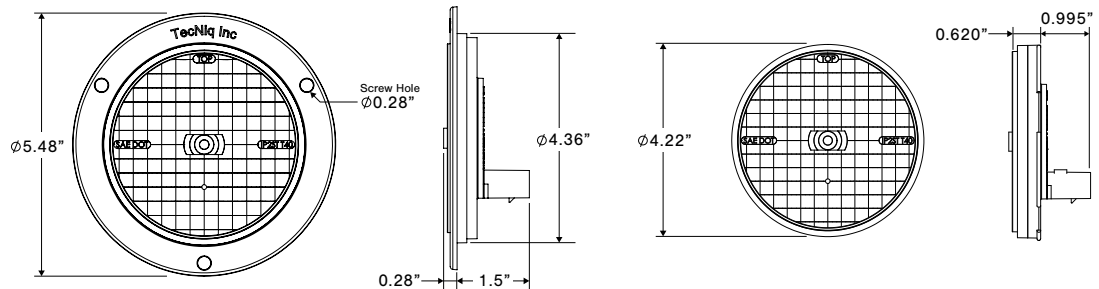

Part No.	Part Description (continued on pg 67)	Amp Draw	Color	Pack
T40-0G00-1	4" Round Grommet			100
T40-0S00-1	4" Round Trim Ring SS			100
T41-WC0P-1	4" Round 2x Reverse Lamp Grommet w/Pig Tail	0.26A - 0.34A		100
T41-WCFP-1	4" Round 2X Reverse Lamp Clear Lens Flange Mount Pigtail			100