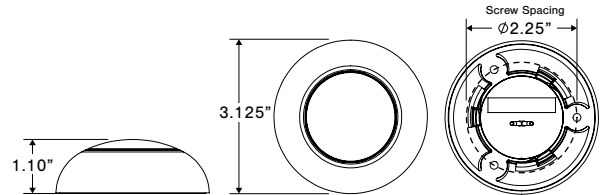

Part No.	Part Description (continued on pg 67)	Amp Draw	Color	Pack
E27-L000-1	3" Surface Mounted Dome Light, Neutral White	0.13A - 0.15A	☐ ☐	10
E27-M000-1	3" Surface Mounted Dome Light, Warm White		☐ ☐	10
E27-W000-1	3" Surface Mounted Dome Light, Cool White		☐ ☐	10