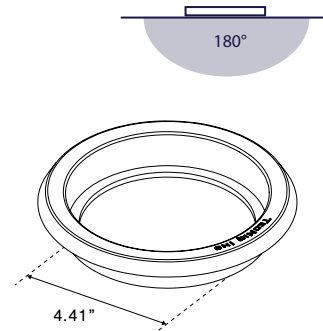

Part No.	Part Description (continued on pg 67)	Amp Draw	Color	Pack
T44-WD0B-1	4" Round 8 LED Grommet Mount Dome Light w/ .180 Bullets	0.35A - 0.48A		100
T44-WDFB-1	4" Round 8 LED Flange Mount Dome Light w/ .180 Bullets			100