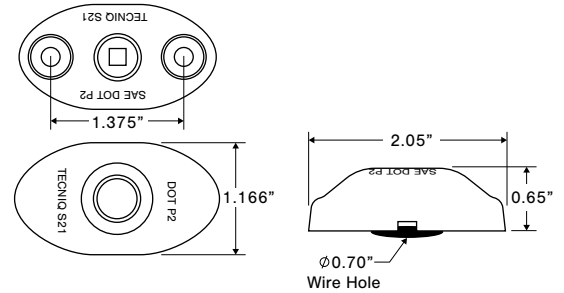

S21 – Heavy Duty Oval Marker Lamp

- Another great combination of appealing appearance and extreme durability
- Optional 316 stainless steel cover, hides the fasteners
- TecSeal Urethane Potting - Guaranteed Circuit Board Protection
- IP68 Rated - Dust and water proof
- Exceeds FMVSS 108 standards
- Reliable performance over 100,000 hours

*Optional stainless steel trim ring

Part No.	Part Description (continued on pg 67)	Amp Draw	Color	Pack
S21-OS00-1	2" Oval Sidemarker SS Trim Ring			100
S21-AA00-1	2" Oval Amber Sidemarker Amber Lens Pigtail Connection			100
S21-AC00-1	2" Oval Amber Sidemarker Clear Lens Pigtail Connection	0.04A - 0.07A		100
S21-RC00-1	2" Oval Red Sidemarker Clear Lens Pigtail Connection			100
S21-RR00-1	2" Oval Red Sidemarker Red Lens Pigtail Connection			100

Sidemarkers