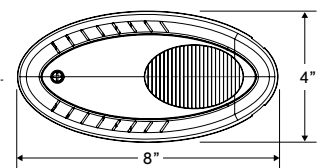

Part No.	Part Description (continued on pg 67)	Amp Draw	Color	Pack
E96-WS00-1	Docking Light TecNiq, Pair	0.45A - 0.55A	☐ ☐	12

Area/Accent