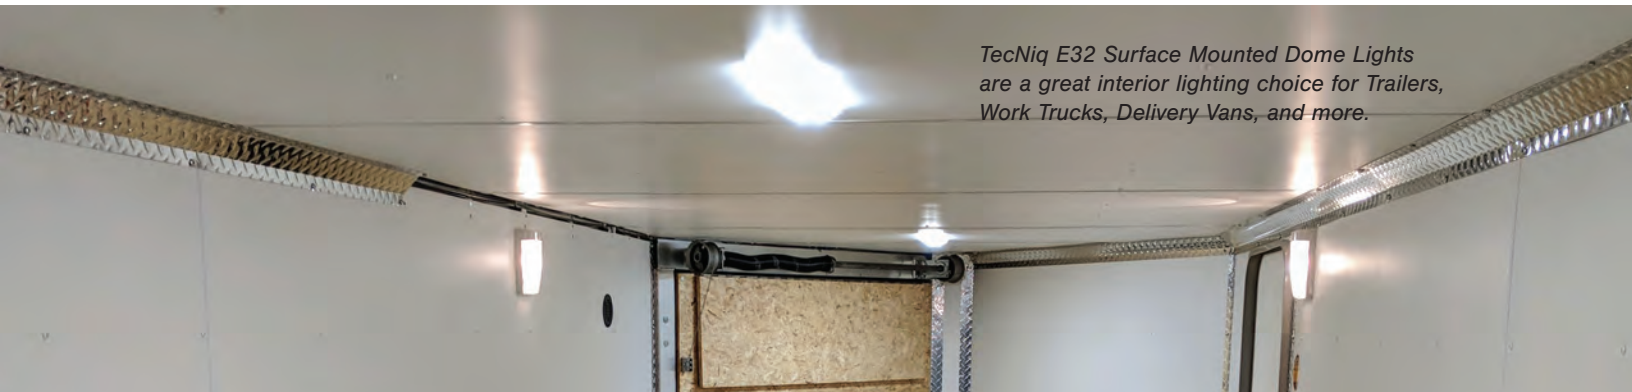

Part No.	Part Description (continued on pg 67)	Amp Draw	Color	Pack
E34-BB00-1	E34 Step Light Grommet Mounted Blue W/ Black Cover	0.02A - 0.04A		100
E34-BC00-1	E34 Step Light Grommet Mounted Blue W/ Chrome Cover			100
E34-RB00-1	E34 Step Light Grommet Mounted Red W/ Black Cover	0.06A - 0.08A		100
E34-RC00-1	E34 Step Light Grommet Mounted Red W/ Chrome Cover			100
E34-WB00-1	E34 Step Light Grommet Mounted White W/ Black Cover	0.07A - 0.09A		100
E34-WC00-1	E34 Step Light Grommet Mounted White W/ Chrome Cover			100