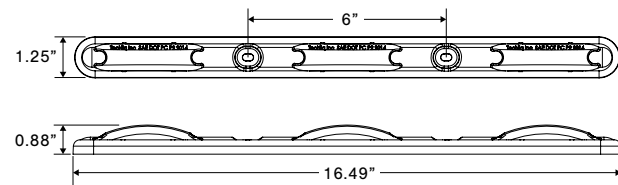

Part No.	Part Description (continued on pg 67)	Amp Draw	Color	Pack
S51-AA00-1	Tri-Bar Amber LED, Amber Lens, Black Body, Pigtail	0.16A - 0.20A		25
S51-AC00-1	Tri-Bar Amber LED, Clear Lens, Black Body, Pigtail			25
S51-RC00-1	Tri-Bar Red LED, Clear Lens, Black Body, Pigtail			25
S51-RR00-1	Tri-Bar Red LED, Red Lens, Black Body, Pigtail			25

Stop/Tail/Turn/ID Bar