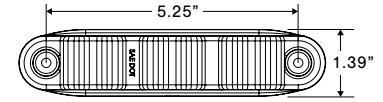

- Extra wide area of illumination (120° x 50°) covers many applications: task lighting, load lamp, ground lighting, panel lighting, and more
- TecSeal Urethane Potting - Guaranteed Circuit Board Protection
- Water proof light that is immune to vibration
- Reliable performance over 50,000 hours
- Powerful multi-chip LEDs create 675 lumens
- Durable construction that can withstand the harshest conditions
- Available with or without the stainless steel mounting bracket

*With Stainless Steel Mounting Bracket