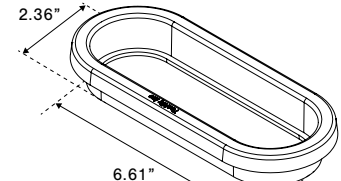

- Smooth surface, great looking reverse light
- Fits all industry standard 6" oval applications
- Available in hardwired pigtail, standard connectors, or custom connectors for easy installation
- Grommet or surface mount
- Can be mounted horizontal, vertical, or at any angle
- TecSeal Urethane Potting - Guaranteed Circuit Board Protection
- Excellent UV Resistance - Automotive exterior lighting grade polycarbonate
- IP68 Rated - Dust and water proof with hermetic seal
- Meets all FMVSS 108 standards for wide and narrow vehicles

Part No.	Part Description (continued on pg 67)	Amp Draw	Color	Pack
T66-WCRP-1	6" Oval Reverse 6 LED White Grommet Mount Clear Lens Pigtail	0.21A - 0.27A	☐ ☐	140
T66-WCSP-1	6" Oval Reverse 6 LED White Surface Mount Clear Lens Pigtail		☐ ☐	140