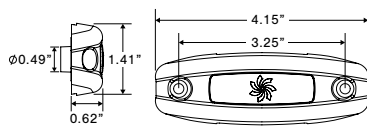

Part No.	Part Description (continued on pg 63)	Amp Draw	Color	Pack
M50-3S03-1	Water Dragon Underwater Light + Driver, RGB 3 LED	Varies		10
M50-3S06-1	Water Dragon Underwater Light + Driver, RGB 6 LED			10
M50-3S12-1	Water Dragon Underwater Light + Driver, RGB 12 LED			10
M50-BS03-1	Water Dragon Underwater Light, Blue, 3 LED	0.6A - 0.73A		10
M50-BS06-1	Water Dragon Underwater Light, Blue, 6 LED	1.13A - 1.38A		10
M50-GS12-1	Water Dragon Underwater Light, Green, 12 LED	2.25A - 2.75A		10
M50-GS03-1	Water Dragon Underwater Light, Green, 3 LED	0.6A - 0.73A		10
M50-WS06-1	Water Dragon Underwater Light, White, 6 LED, 2700 Lumens	1.98A - 2.42A		10
M50-WS12-1	Water Dragon Underwater Light, White, 12 LED, 5500 Lumens	3.96A - 4.84A		10
M51-WB03-1	Water Dragon Standard Underwater Light, White, 3 LED, 375 lumens	0.27A - 0.33A		10